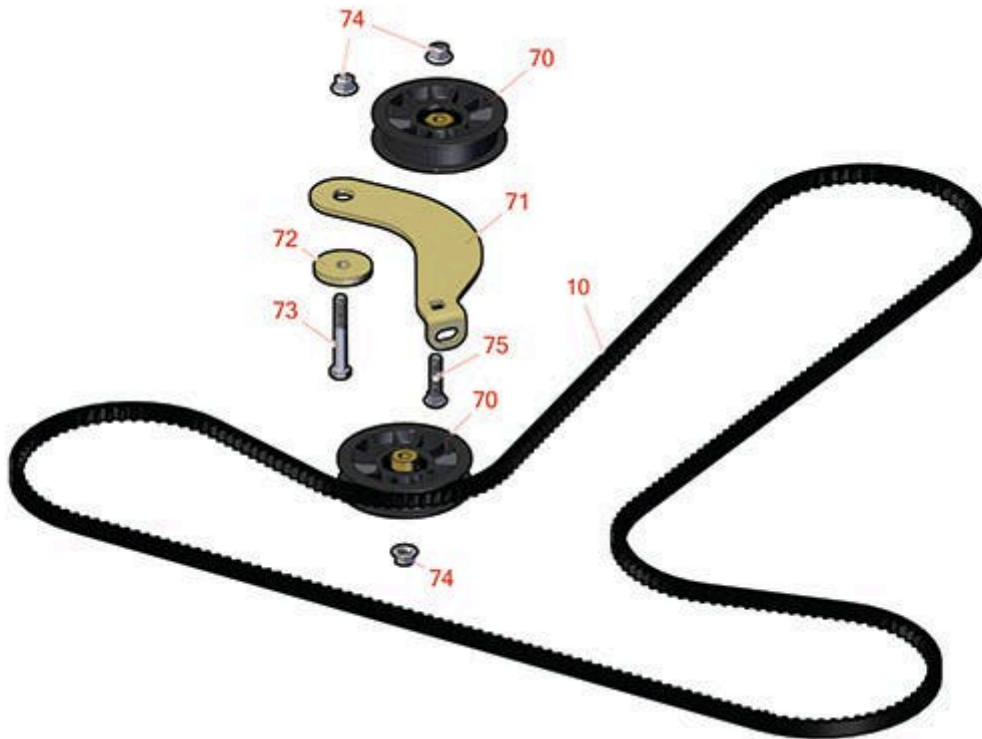

Replaces Toro Titan ZX 4800 Parts

Zero Turn Mower with 48in Deck - Model 74912

Traction Drive Assembly

All original equipment manufacturers names and part numbers are used for identification purposes only, and we are in no way implying that our products are original equipment parts. Prices subject to change without notice.

Replaces Toro Titan ZX 4800 Parts

Zero Turn Mower with 48in Deck - Model 74912

Traction Drive Assembly

Item No	R&R Part No.	OEM Part No.	Description	Qty Req	Order Quantity
---------	--------------	--------------	-------------	---------	----------------

Belts

10	R115-9613	115-9613	Belt - Cogged V	1	
----	------------------	----------	-----------------	---	--

Other Parts Available

70	R109-3397	109-3397	Pulley - Idler - Flat 3.5 in	2	
----	------------------	----------	------------------------------	---	--

74	R104-8301	104-8301, 104-9301, 109-6658, 133-7570	Locknut - 3/8-16 Nylon Flanged	3	
----	------------------	---	--------------------------------	---	--

75	R3231-4	01-157-0440, 01-173-0612, 3231-4	Bolt - Carriage 3/8-16 x 1-1/2	1	
----	----------------	--	--------------------------------	---	--