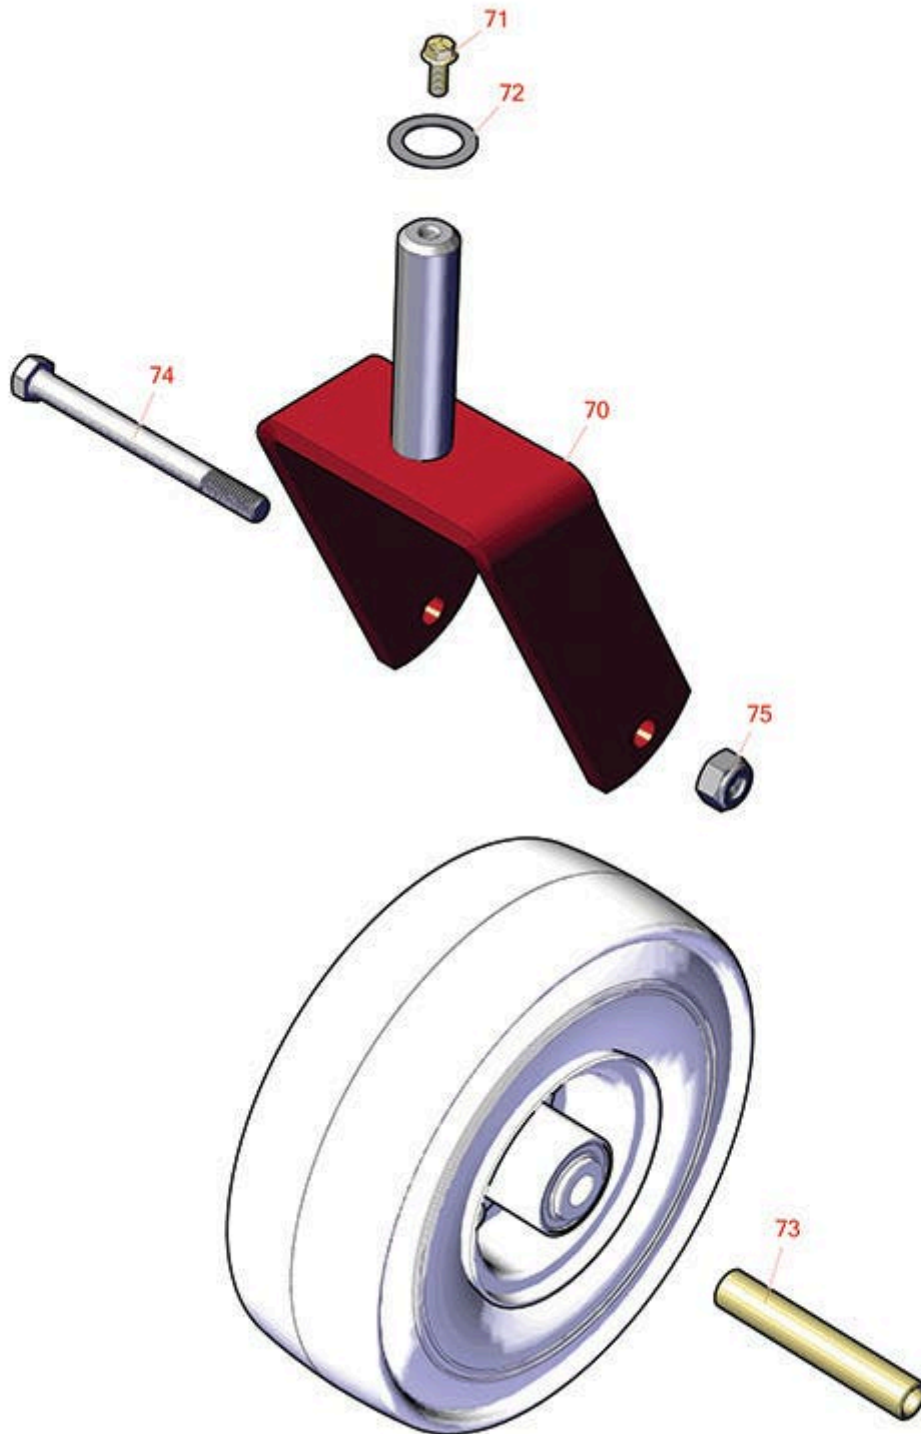

# Replaces Toro Titan ZX 6020 Parts

Zero Turn Mower with 60in Deck - Model 74843

Caster Wheel

All original equipment manufacturers names and part numbers are used for identification purposes only, and we are in no way implying that our products are original equipment parts. Prices subject to change without notice.

# Replaces Toro Titan ZX 6020 Parts

Zero Turn Mower with 60in Deck - Model 74843

Caster Wheel

Item No	R&R Part No.	OEM Part No.	Description	Qty Req	Order Quantity
---------	--------------	--------------	-------------	---------	----------------

### Other Parts Available

70	<b>R110-6634-01</b>	110-6634-01	Caster Fork Assy	2	
71	<b>R3234-47</b>	3234-47	Bolt - Flanged Hx HD	2	
72	<b>R10-8110</b>	10-8110	Washer - Pivot Pin	2	
73	<b>R104-3667</b>	104-3667	Spanner - Wheel	2	
74	<b>R325-22</b>	01-150-0650, 01-178-0844, 325-21, 325-22	Bolt - Hx HD 1/2-13 x 5 1/2	2	
75	<b>R3296-25</b>	30-3380, 32127-21, 32127-31, 3290-160, 3290-33, 3296-13, 3296-25, 3296-45, 329645	Locknut - 1/2-13 Heavy ESNA	2	