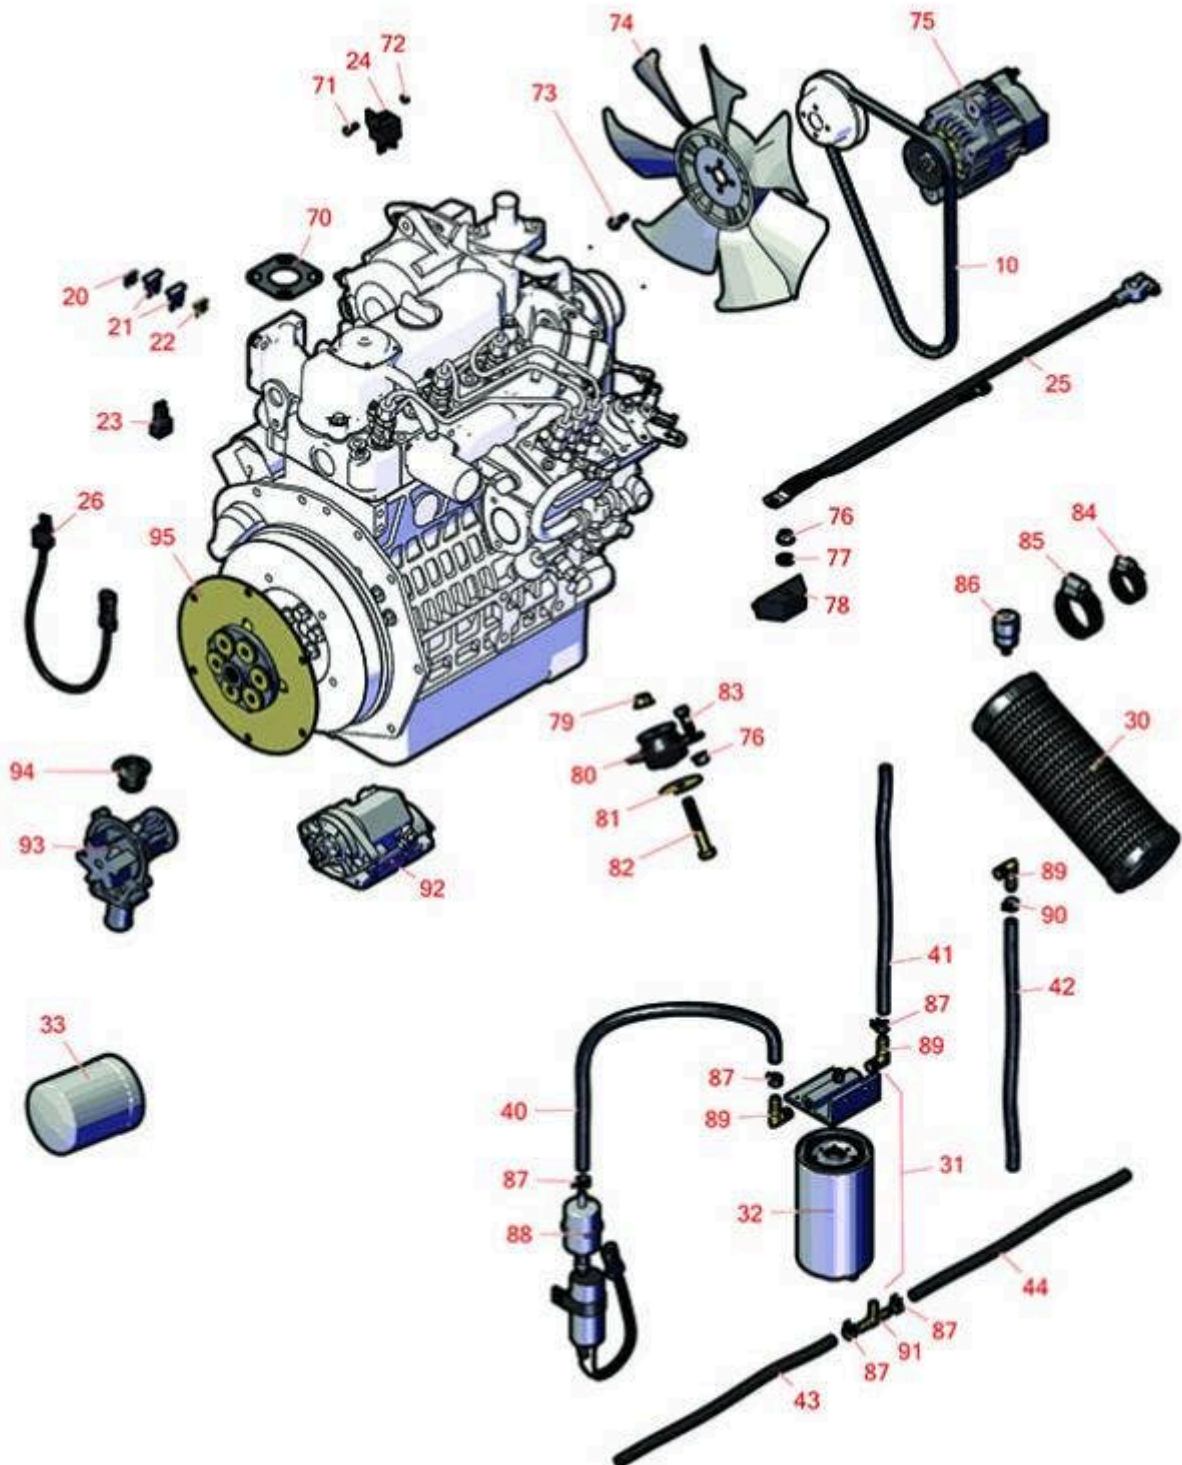

Replaces Toro Groundsmaster 7210

Parts

Zero-Turn Mower with 72in Deck - Model 30363
Engine

All original equipment manufacturers names and part numbers are used for identification purposes only, and we are in no way implying that our products are original equipment parts. Prices subject to change without notice.

Replaces Toro Groundsmaster 7210

Parts

Zero-Turn Mower with 72in Deck - Model 30363
Engine

Item No	R&R Part No.	OEM Part No.	Description	Qty Req	Order Quantity
Belts					
10	RX1628297010	127-0426, 98-9676	Kubota V-Belt	1	
Electrical, Gauges, & Controls					
20	R94-6710	94-6710	Fuse-Blade, 2 Amp	1	
21	R218-578	218-578, 95-2438	Fuse - 10 Amp	2	
22	R150812	109102, 109355, 218-581	Fuse - 15 Amp	1	
23	R100-4918	100-4918	Diode	2	
24	R99-7435	99-7435	Relay - 70 Amp	1	
25	R105-0040	105-0040	Cable- Battery- Negative	1	
26	R108-8657	108-8657	Harness-Wire, Seat	1	
Filters					
30	R5000919	108-3810, 1083810, 98-9763, 989763	Baldwin Air Filter Element	1	
31	R110-9044	110-9044, 125-2914	Donaldson Water/Fuel Seperator Assy	1	
32	R110-9049	110-9049	Donaldson Fuel Filter - Spin On	1	
33	R108-5194	108-5194	Oil Filter - Hyd	1	
Hoses					
40	R110-8752	110-8752	Hose-Fuel	1	
41	R110-4104	110-4104, 27-5340	Hose-Fuel	1	

Replaces Toro Groundsmaster 7210

Parts

Zero-Turn Mower with 72in Deck - Model 30363
Engine

Item No	R&R Part No.	OEM Part No.	Description	Qty Req	Order Quantity
42	R110-8255	110-8255	Hose - Fuel	1	
43	R114-4028	114-4028	Hose - Fuel	1	
44	R110-6186	110-6186, 71-3383	Hose - Fuel	1	