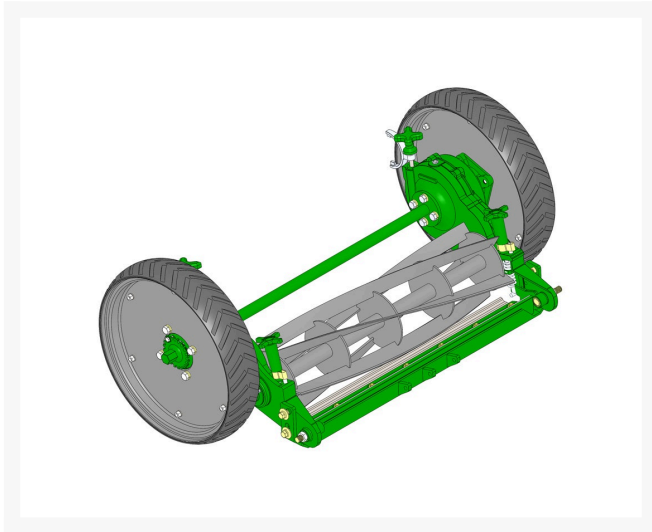

Complete Standard Cutting Unit

R82301

Details

R&R Standard Cut Unit, See Next Page for more information

R&R Cutting Unit Complete with R502673 5 Blade 10 in Dia.. Reel, R101250 Single Lip Bedknife & R70097B 20" Wheels

Specifications

Manufacturer

R&R Products

Fits Models

R&R Products Power Lift 5133GD

R&R Products Power Lift 7180GD

Krima Trading AB

Stene 710 Kumla, 692 93