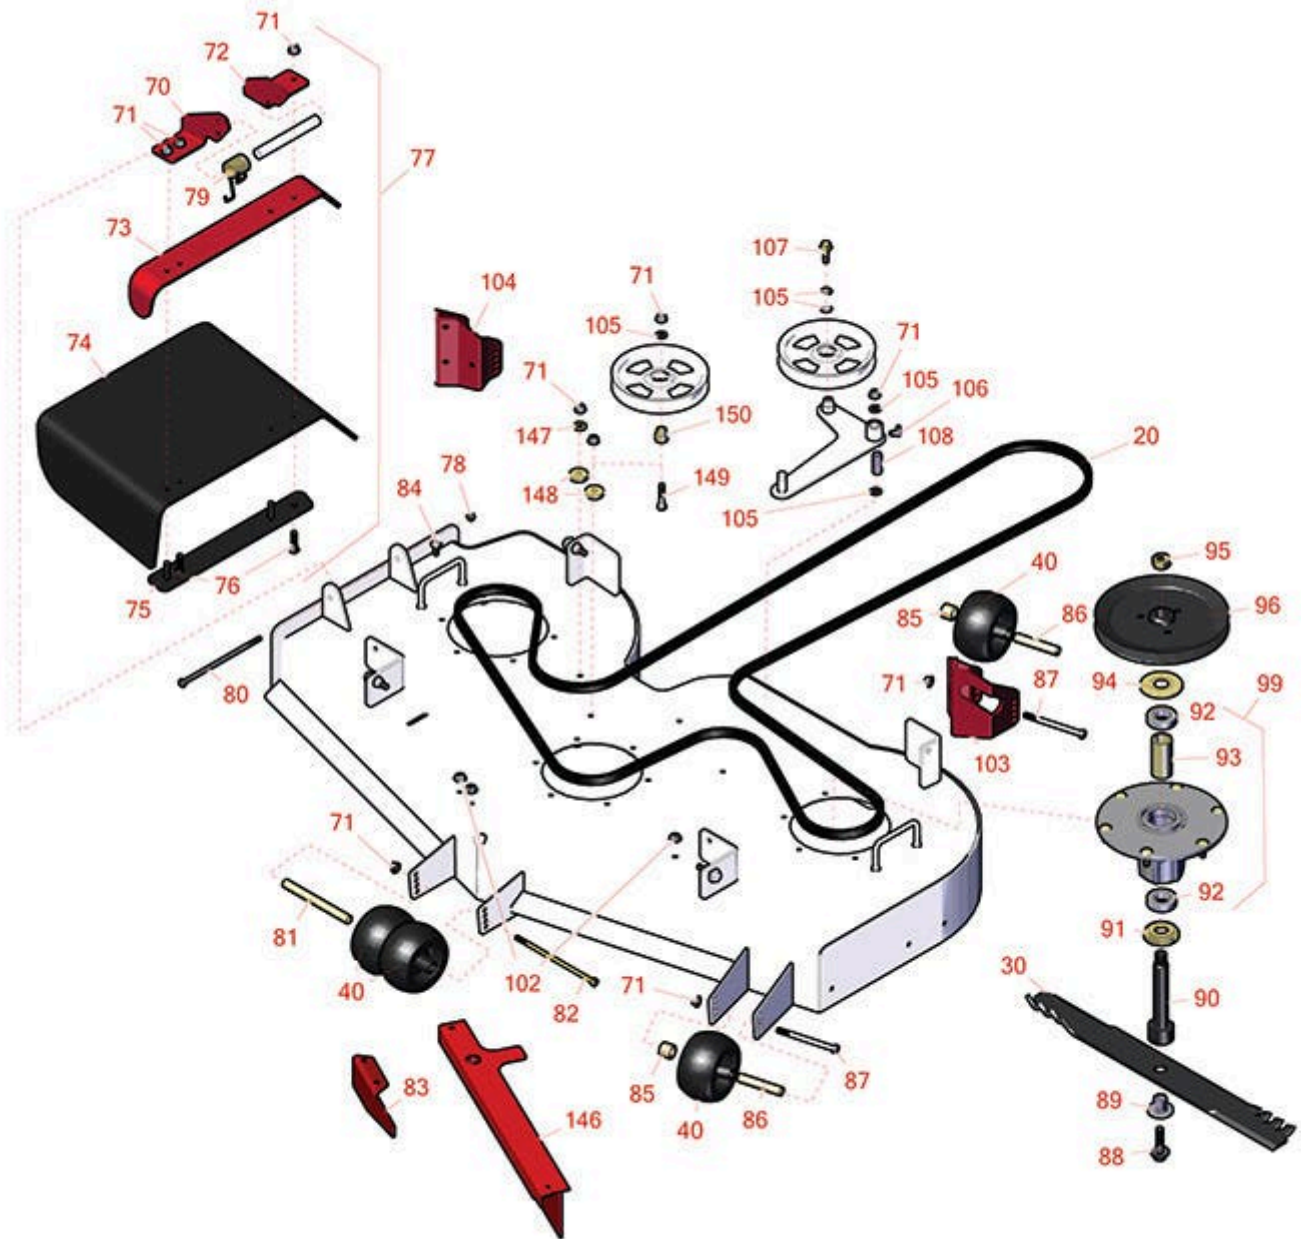

# Replaces Toro Z Master Professional 7000 Parts

Zero Turn Mower with 72in Deck - Model 72274  
72in Rotary Deck

All original equipment manufacturers names and part numbers are used for identification purposes only, and we are in no way implying that our products are original equipment parts. Prices subject to change without notice.

# Replaces Toro Z Master Professional 7000 Parts

Zero Turn Mower with 72in Deck - Model 72274  
72in Rotary Deck

Item No	R&R Part No.	OEM Part No.	Description	Qty Req	Order Quantity
<b>Belts</b>					
20	<b>R105-7790</b>	105-7790	Belt	1	
<b>Rotary Blades</b>					
30	<b>RRB4065-2402</b>	140-1239	Mower Blade - Mulcher 24.5 x 2.5in x 15/16 Mt Hole	3	
<b>Wheels</b>					
40	<b>R68-2730</b>	1-603299, 68-2730	Wheel - Anti Scalp	6	
<b>Other Parts Available</b>					
70	<b>R106-3253-01</b>	106-3253-01, 108-7766-03	Plate-Hinge, Front	1	
71	<b>R104-8301</b>	104-8301, 104-9301, 109-6658, 133-7570	Locknut - 3/8-16 Nylon Flanged	44	
72	<b>R108-4059-01</b>	108-4059-01, 108-7767-03	Plate-Hinge, Rear	1	
73	<b>R106-3246-01</b>	106-3246-01	Deflector	1	
74	<b>R151416</b>	108-5029, 110-0759, 151416	Deflector - Long	1	
75	<b>R106-3248-03</b>	106-3248-03	Strap - Discharge	1	
76	<b>R3231-4</b>	01-157-0440, 01-173-0612, 3231-4	Bolt - Carriage 3/8-16 x 1-1/2	4	
77	<b>R108-2792</b>	108-2792	Rubber Deflector Assy	1	
78	<b>R3296-47</b>	3296-47	Locknut - 5/16-18 Jam Nyloc	1	
79	<b>R108-4052</b>	108-4052	Spring - Torsion	1	