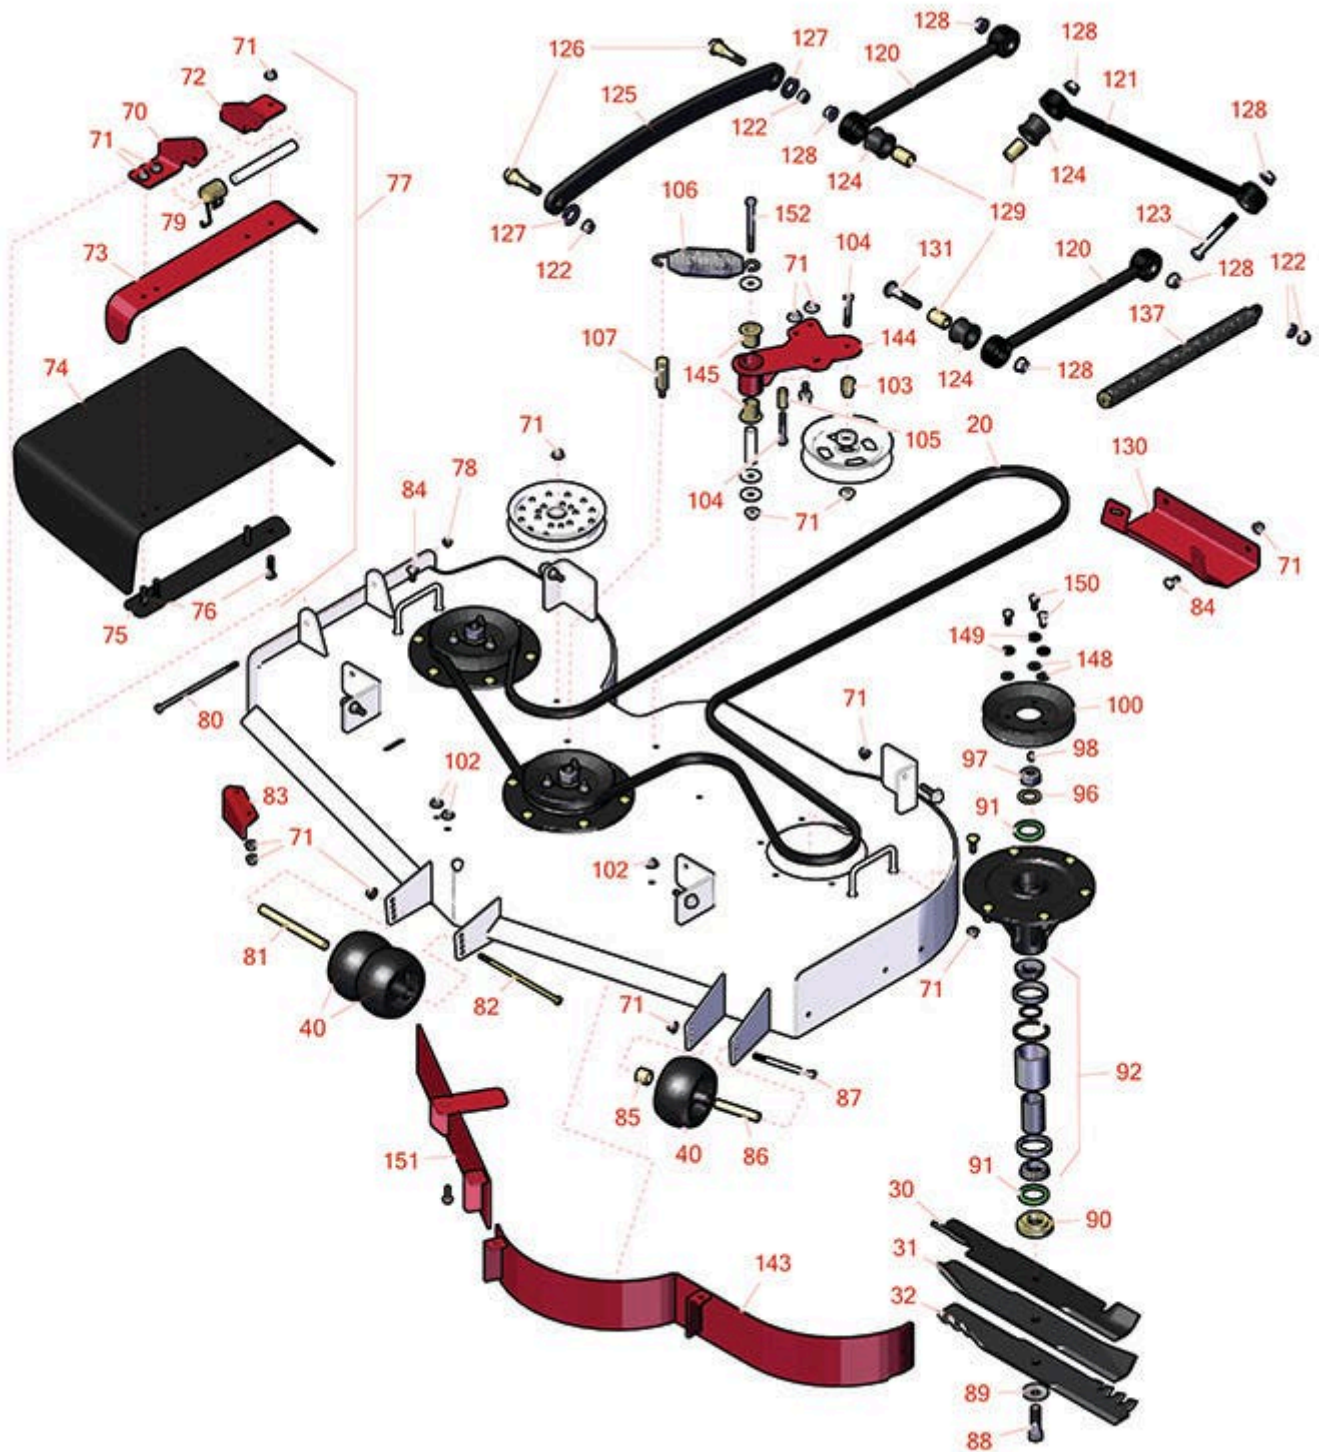

Replaces Toro Z Master Professional 6000 Parts

Zero Turn Mower with 52in Deck - Model 74943CP
52in Deck Parts

All original equipment manufacturers names and part numbers are used for identification purposes only, and we are in no way implying that our products are original equipment parts. Prices subject to change without notice.

Replaces Toro Z Master Professional 6000 Parts

Zero Turn Mower with 52in Deck - Model 74943CP
52in Deck Parts

Item No	R&R Part No.	OEM Part No.	Description	Qty Req	Order Quantity
Belts					
20	R115-7426	115-7426	Belt- V	1	
Rotary Blades					
30	R105-7781-03	105-7781-03, 140-1242	Mower Blade - 18 in High-Flow	3	
31	R105-7779-03	105-7779-03	Mower Blade - 18 in Recycler	3	
32	RRB4065-1802	105-7796-03	Mower Blade - Mulcher 18 x 2.5in x 5/8 Mt Hole	3	
Wheels					
40	R68-2730	1-603299, 68-2730	Wheel - Anti Scalp	3	
Other Parts Available					
70	R106-3253-01	106-3253-01, 108-7766-03	Plate-Hinge, Front	1	
71	R104-8301	104-8301, 104-9301, 109-6658, 133-7570	Locknut - 3/8-16 Nylon Flanged	44	
72	R108-4059-01	108-4059-01, 108-7767-03	Plate-Hinge, Rear	1	
73	R106-3246-01	106-3246-01	Deflector	1	
74	R151416	108-5029, 110-0759, 151416	Deflector - Long	1	
75	R106-3248-03	106-3248-03	Strap - Discharge	1	
76	R3231-4	01-157-0440, 01-173-0612, 3231-4	Bolt - Carriage 3/8-16 x 1-1/2	4	
77	R108-2792	108-2792	Rubber Deflector Assy	1	