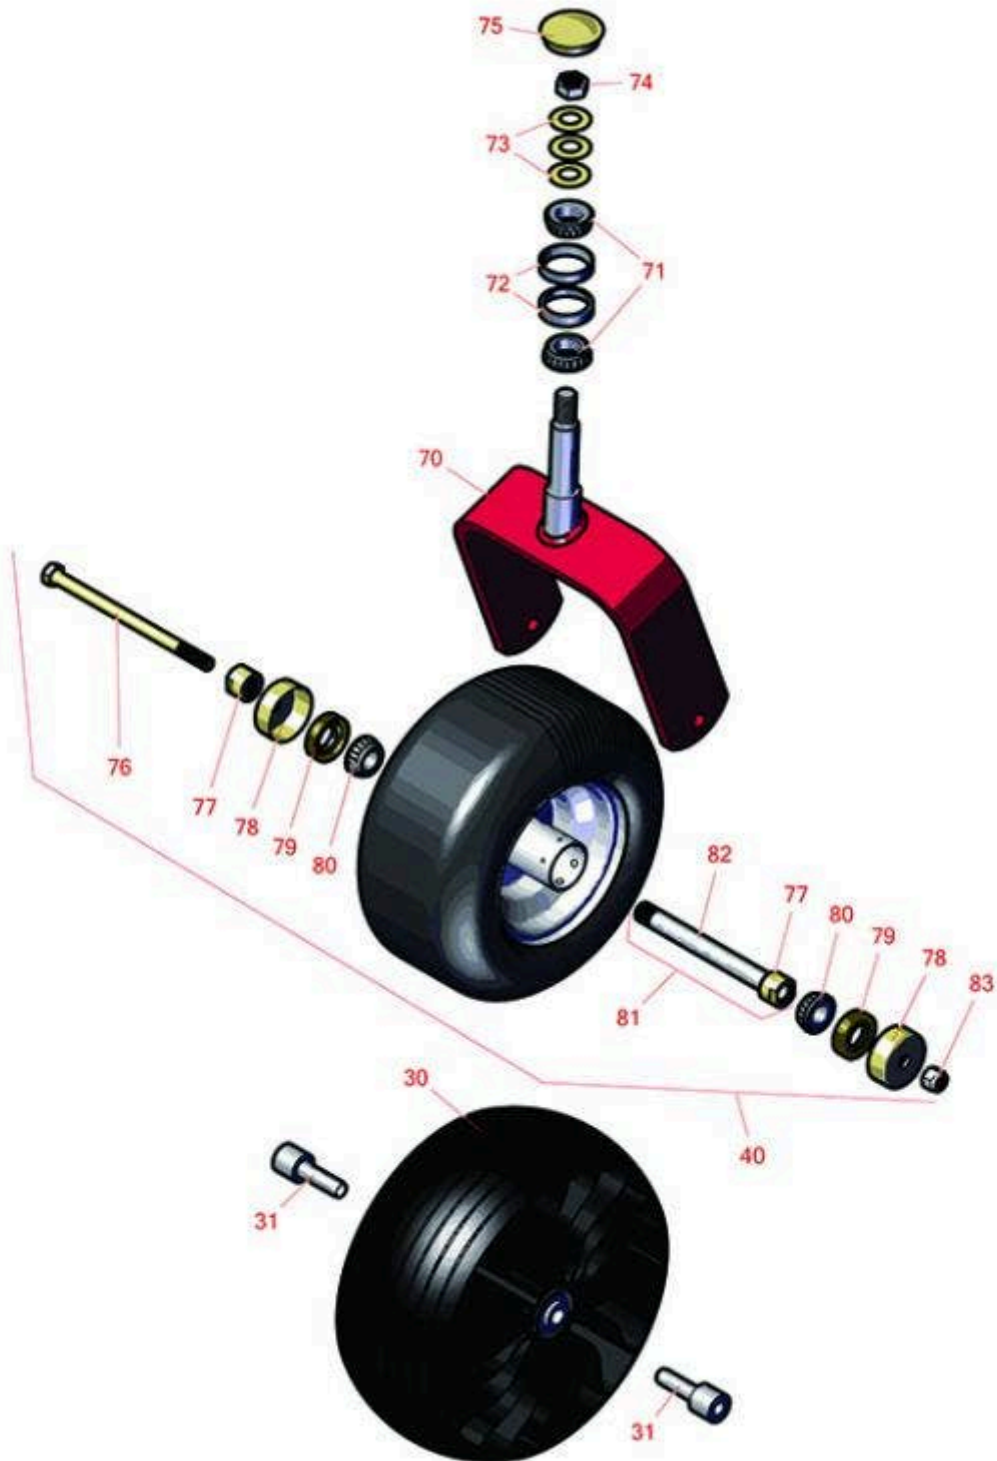

# Replaces Toro Z Master Professional 5000 Parts

Zero Turn Mower with 60in deck - Model 74933  
Caster Wheel

All original equipment manufacturers names and part numbers are used for identification purposes only, and we are in no way implying that our products are original equipment parts. Prices subject to change without notice.

# Replaces Toro Z Master Professional 5000 Parts

Zero Turn Mower with 60in deck - Model 74933  
Caster Wheel

Item No	R&R Part No.	OEM Part No.	Description	Qty Req	Order Quantity
---------	--------------	--------------	-------------	---------	----------------

## Wheels

0	<b>TIRES</b>		<a href="#">Click Here to View Complete Tire Selection</a>	0	
40	<b>R109-9127</b>	109-9124, 109-9125, 109-9127	Tire & Wheel - 13x6.50-6 Flat Free	2	
40	<b>R127-9528</b>	127-9528	Tire & Wheel - 13x6:50-6 Smooth Semi Pneumatic	2	

*Detail Description: Michelin X Tweel Turf casters replace the existing front casters on zero turn radius mowers, and completely eliminate the risk of flat tires. They have a consistent hub height which helps ensure the mower deck produces an even cut, while the poly-resin spokes help dampen the ride for enhanced operator comfort, even when navigating over curbs and other bumps. They are designed to provide a long wear life.:*