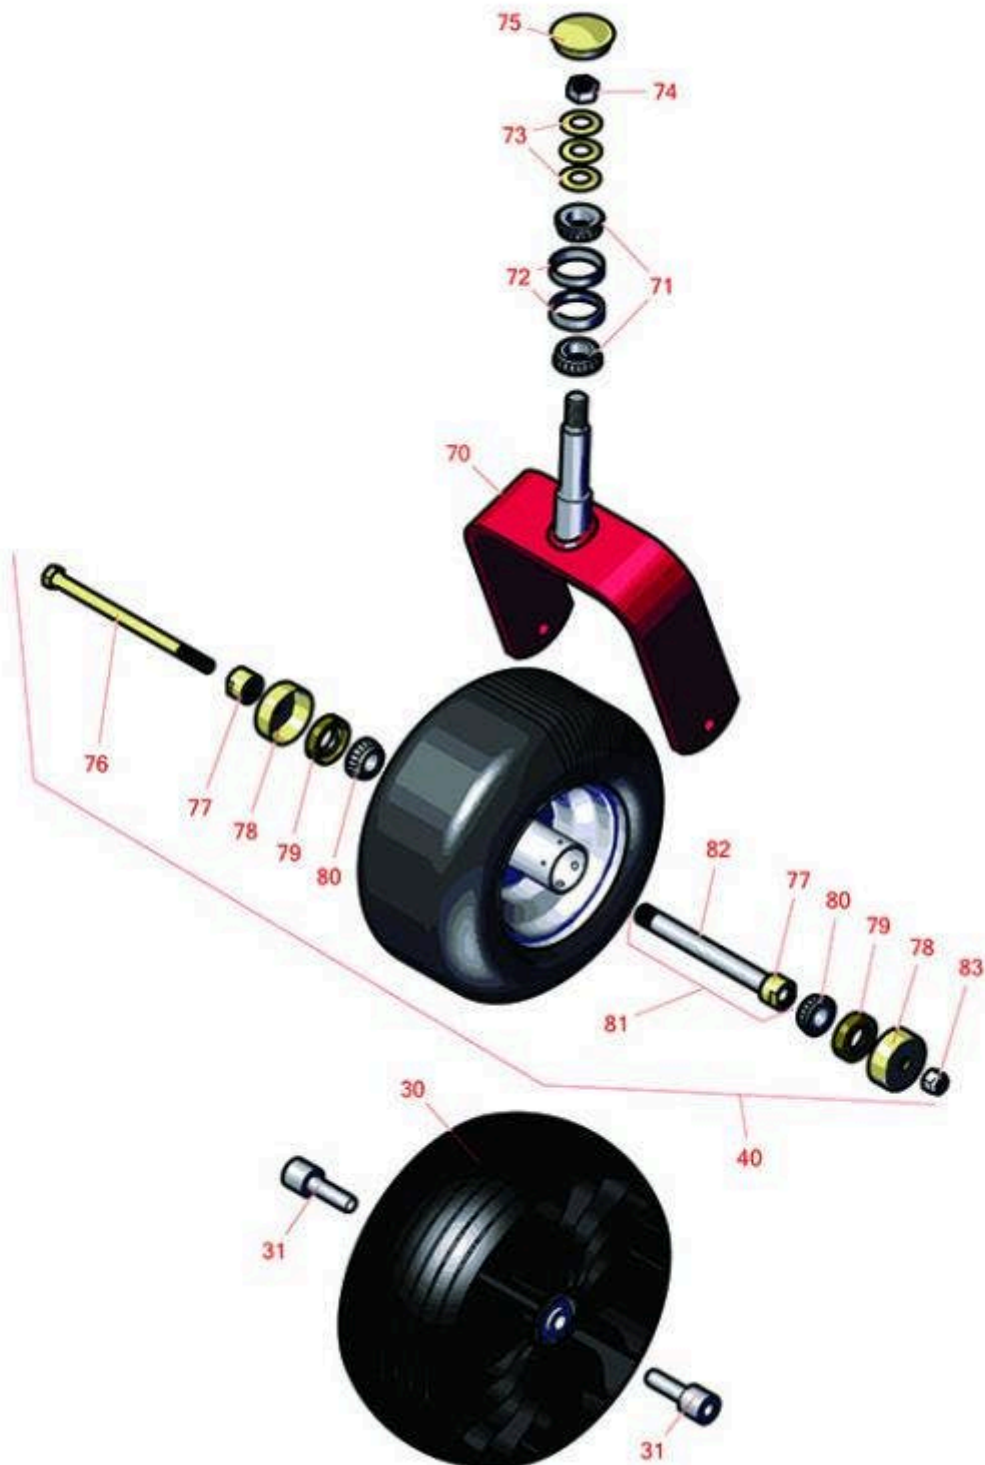

Replaces Toro Z Master Professional 5000 Parts

Zero Turn Mower with 60in deck - Model 74930
Caster Wheel

All original equipment manufacturers names and part numbers are used for identification purposes only, and we are in no way implying that our products are original equipment parts. Prices subject to change without notice.

Replaces Toro Z Master Professional 5000 Parts

Zero Turn Mower with 60in deck - Model 74930
Caster Wheel

Item No	R&R Part No.	OEM Part No.	Description	Qty Req	Order Quantity
---------	--------------	--------------	-------------	---------	----------------

Tires & Wheels

0	TIRES		Click Here to View Complete Tire Selection	0	
40	R109-9127	109-9124, 109-9125, 109-9127	Tire & Wheel - 13x6.50-6 Flat Free	2	
40	R127-9528	127-9528	Tire & Wheel - 13x6:50-6 Smooth Semi Pneumatic	2	

Detail Description: Michelin X Tweel Turf casters replace the existing front casters on zero turn radius mowers, and completely eliminate the risk of flat tires. They have a consistent hub height which helps ensure the mower deck produces an even cut, while the poly-resin spokes help dampen the ride for enhanced operator comfort, even when navigating over curbs and other bumps. They are designed to provide a long wear life.: