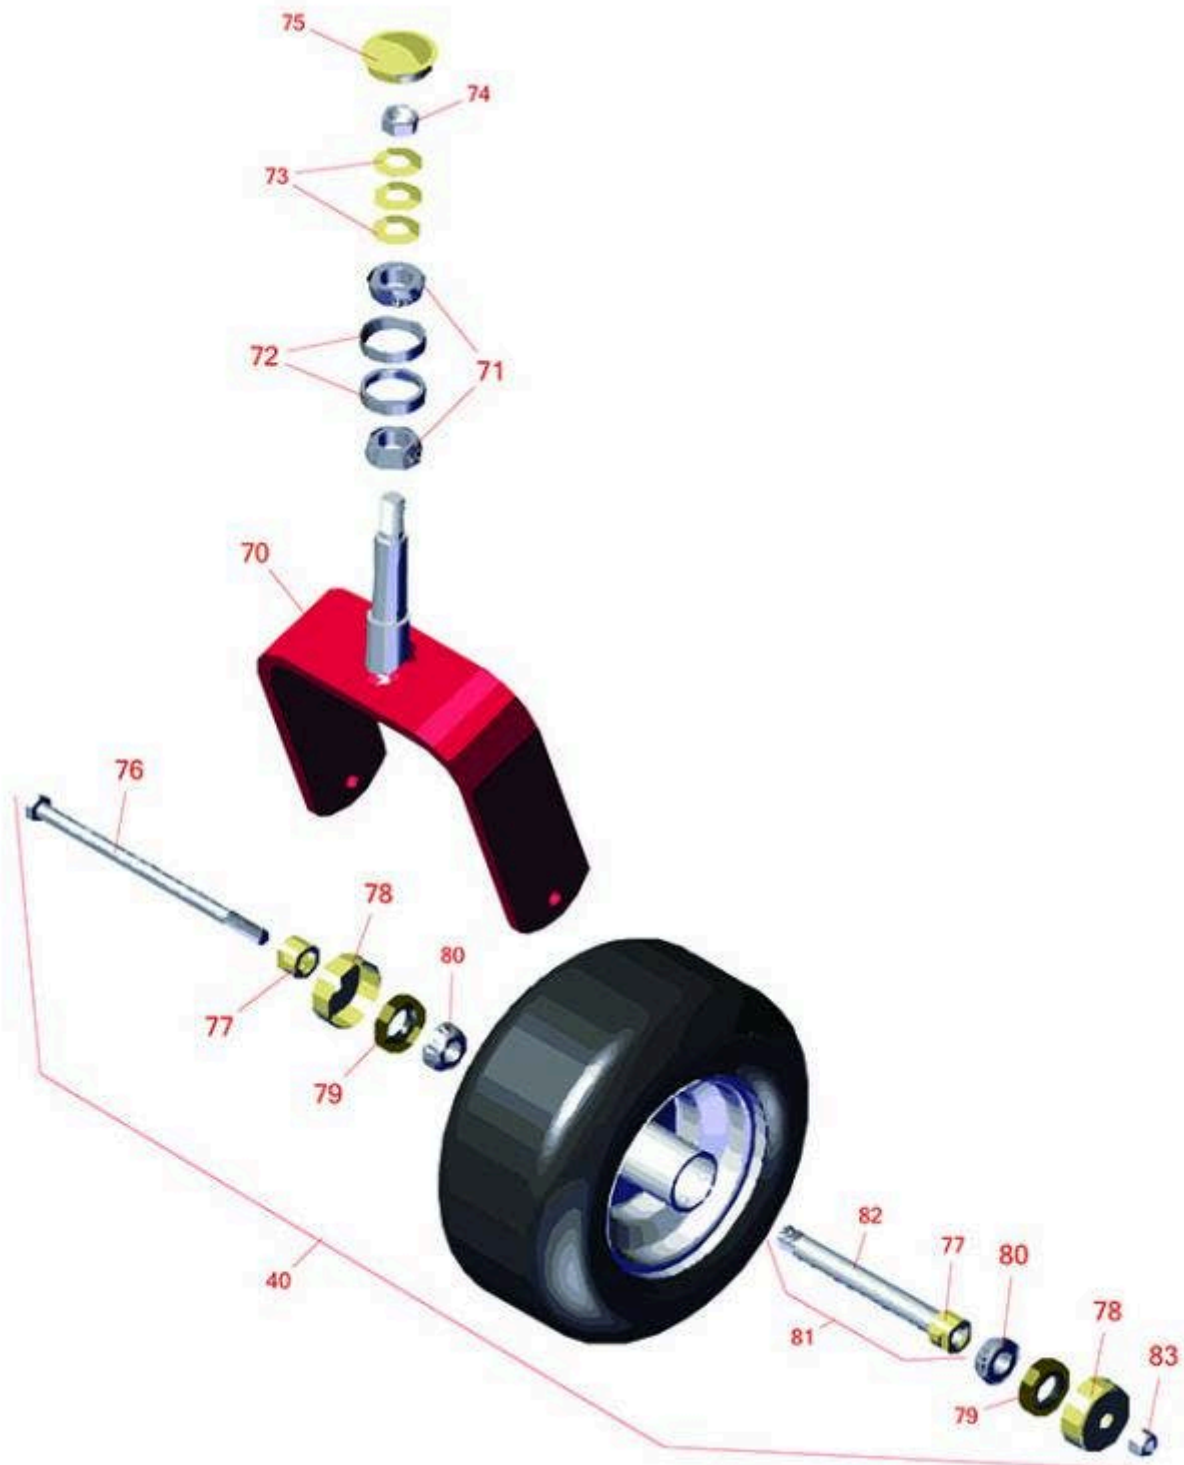

# Replaces Toro Z Master Professional 5000 Parts

Zero Turn Mower with 52in deck - Model 74903  
Caster Wheel

All original equipment manufacturers names and part numbers are used for identification purposes only, and we are in no way implying that our products are original equipment parts. Prices subject to change without notice.

# Replaces Toro Z Master Professional 5000 Parts

Zero Turn Mower with 52in deck - Model 74903  
Caster Wheel

Item No	R&R Part No.	OEM Part No.	Description	Qty Req	Order Quantity
---------	--------------	--------------	-------------	---------	----------------

*Detail Description: Michelin X Tweel Turf casters replace the existing front casters on zero turn radius mowers, and completely eliminate the risk of flat tires. They have a consistent hub height which helps ensure the mower deck produces an even cut, while the poly-resin spokes help dampen the ride for enhanced operator comfort, even when navigating over curbs and other bumps. They are designed to provide a long wear life.:*