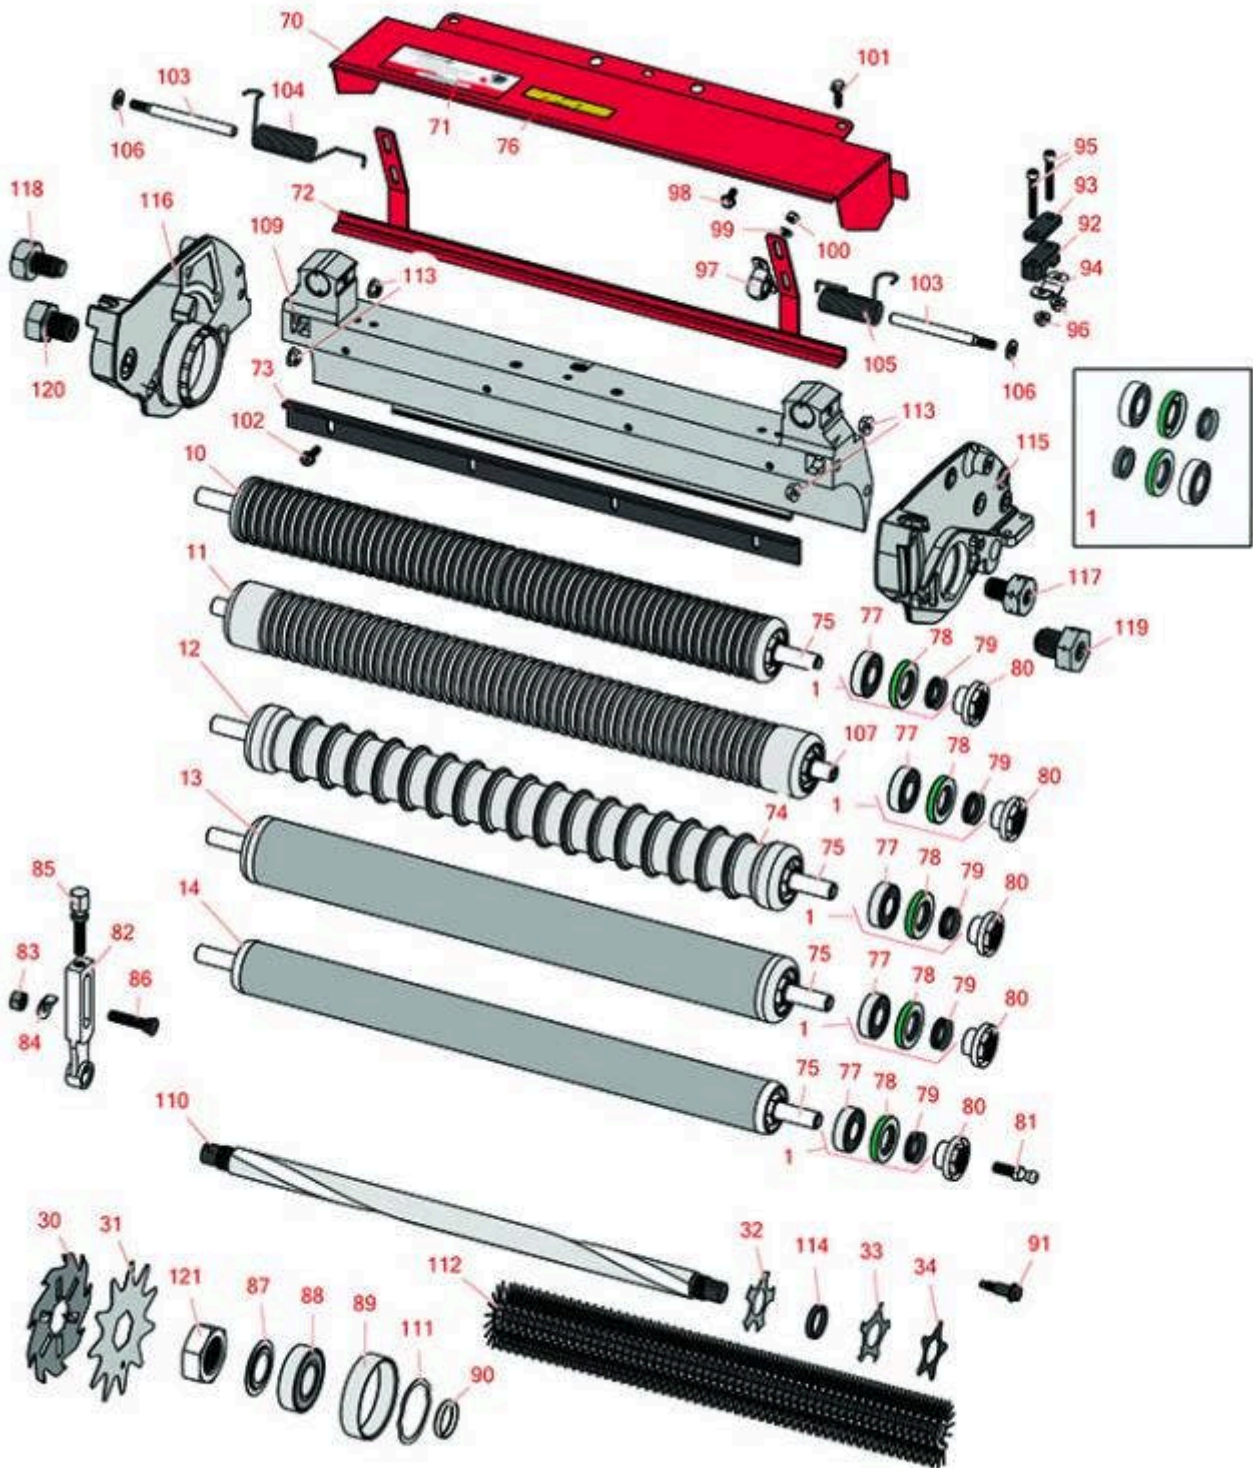

Replaces Toro Greensmaster 3150-Q

Parts

Dethatcher Unit - Model 04479

Dethatching Reel & Frame

All original equipment manufacturers names and part numbers are used for identification purposes only, and we are in no way implying that our products are original equipment parts. Prices subject to change without notice.

Replaces Toro Greensmaster 3150-Q Parts

Dethatcher Unit - Model 04479
Dethatching Reel & Frame

Item No	R&R Part No.	OEM Part No.	Description	Qty Req	Order Quantity
---------	--------------	--------------	-------------	---------	----------------

Tech Note: Constructed with a through shaft, this aluminum roller is machined with 1-1/8" wide grooves for the least amount of ground contact and uses ball bearings.:

13	R115-7388	115-7388	Roller - Smooth Tubular Steel 2-1/2 in Dia	1	
----	------------------	----------	---	---	--

Tech Note: Constructed with a through shaft, this steel roller uses a through shaft and ball bearings.:

14	R140-5560	105-5776, 106-6945, 107-3509, 119-4093, 120-9595, 140-5560	Roller - Smooth 2 in Steel Rear	1	
----	------------------	---	---------------------------------	---	--