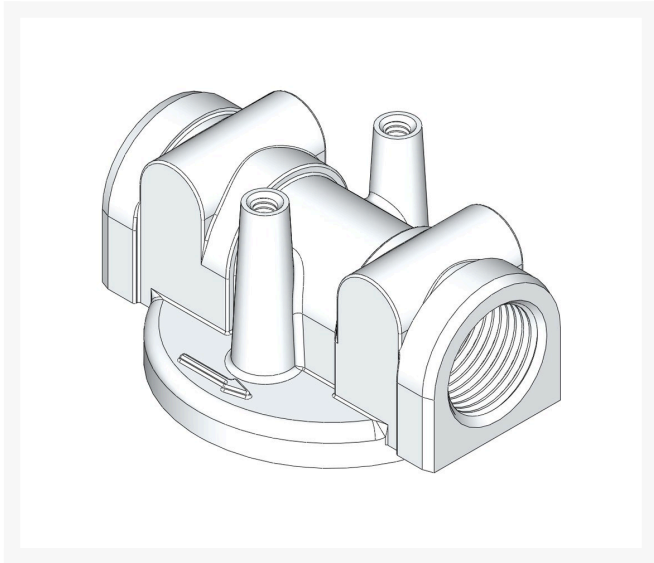

# Filter Head Assy

R68-8990

## Replaces

Toro 68-8990