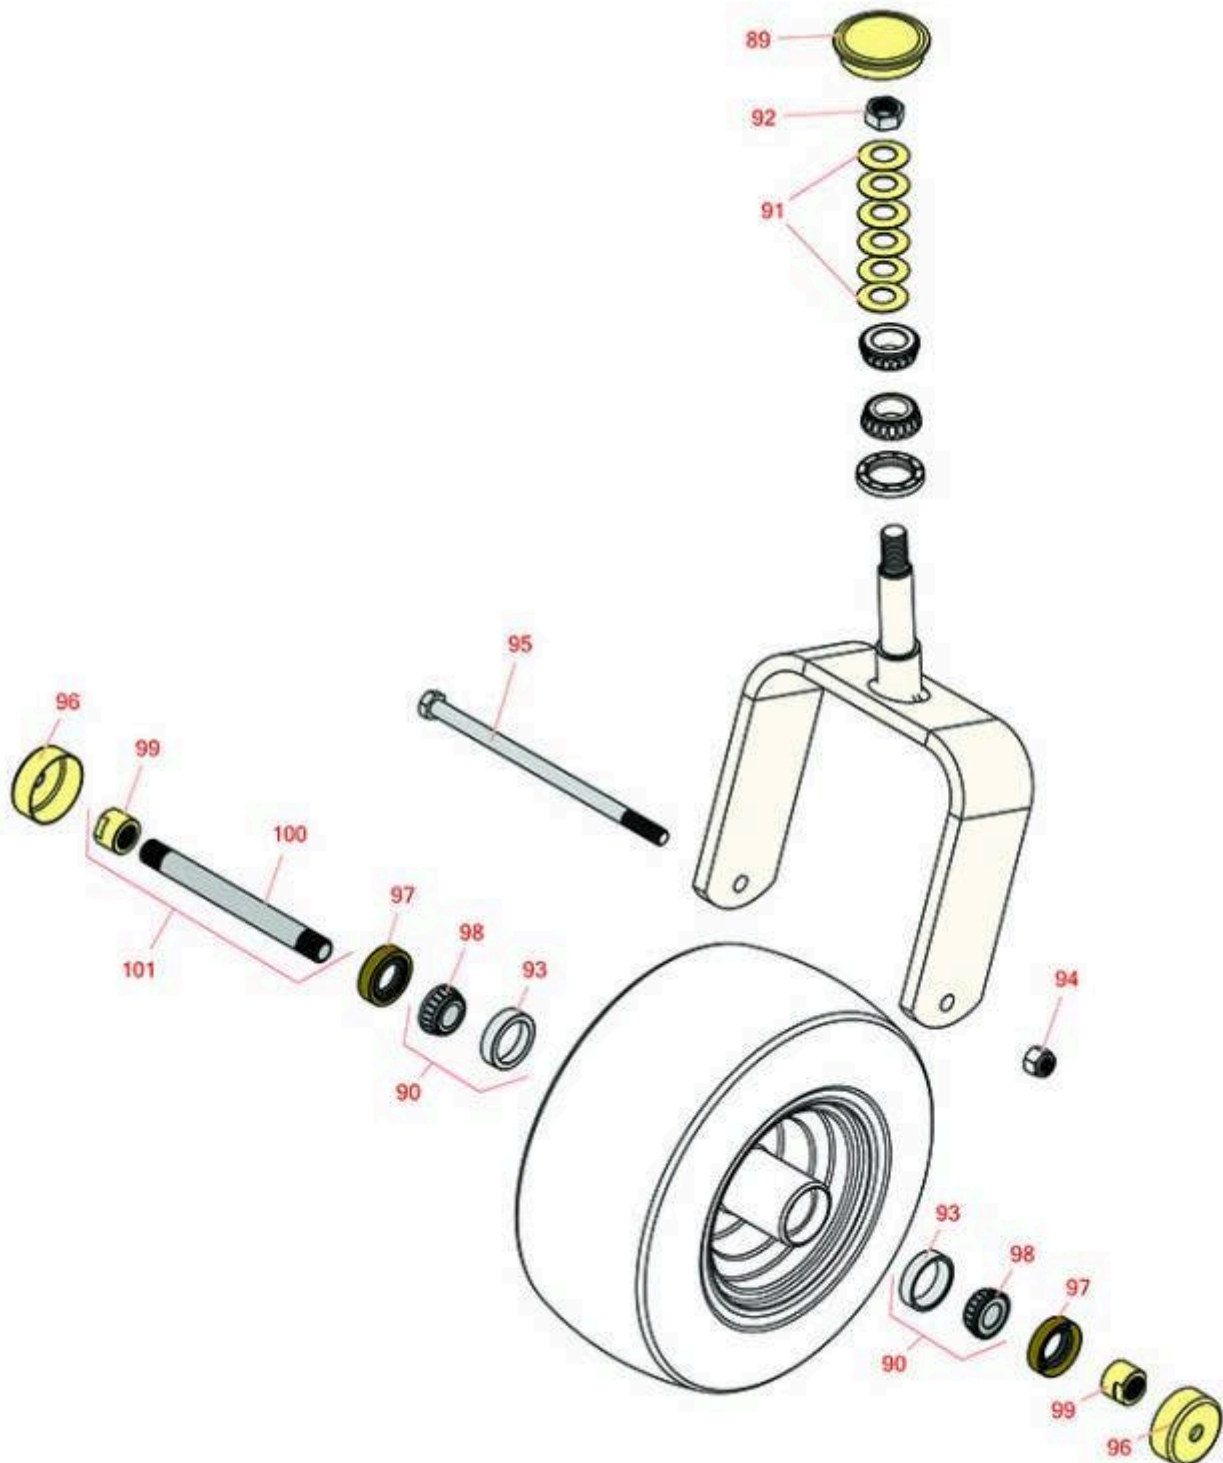

Replaces Toro Z Master Professional 7500-D Parts

Zero-Turn Mower with 60in Deck - Model 74064
Caster Wheel

All original equipment manufacturers names and part numbers are used for identification purposes only, and we are in no way implying that our products are original equipment parts. Prices subject to change without notice.

Replaces Toro Z Master Professional 7500-D Parts

Zero-Turn Mower with 60in Deck - Model 74064
Caster Wheel

Item No	R&R Part No.	OEM Part No.	Description	Qty Req	Order Quantity
---------	--------------	--------------	-------------	---------	----------------

Other Parts Available

89	R126-9369	126-9369	Grease Cap - Castor	2	
90	R500534	1-633585	Bearing - with Cup	4	
<i>Detail Description: Kit includes: 1 ea R254-78- Bearing Cone & R254-79 Bearing Cone:</i>					
91	R1-633508	1-633508	Washer - Spring Disc	12	
92	R3296-51	3296-51, 3296-81	Nut - Nylon Lock 3/4-10 Gr 8	2	
93	R254-79	01-103-0060, 01-103-0130, 1-633584, 252-106, 254-79, 32-7800, 32-9590	Cup - Bearing	4	
<i>Detail Description: Use R254-79M installation mandrel to properly install race.:</i>					
94	RF5003	32127-29, 32131-5, 32132-5, 3296-23	Locknut - ESNA 1/2-13	2	
95	R325-39	325-39	Bolt - Hx HD 1/2-13 x 9 1/2	2	
96	R103-2768	103-2768	Guard - Seal	4	
97	R103-0063	103-0063	Seal - Grease	4	
98	R254-78	01-102-0060, 01-102-0130, 1-633585, 254-78, 32-7790, 32-9580, 93-4813	Tapered Bearing Cone	4	
99	R103-3051	103-3051	Spacer - Nut - Hardened	4	
100	R103-5156	103-5156	Axle- Caster	2	

Replaces Toro Z Master Professional 7500-D Parts

*Zero-Turn Mower with 60in Deck - Model 74064
Caster Wheel*

Item No	R&R Part No.	OEM Part No.	Description	Qty Req	Order Quantity
101	R126-5361	126-5361	Axle Assy - with Bushing - Caster	2	