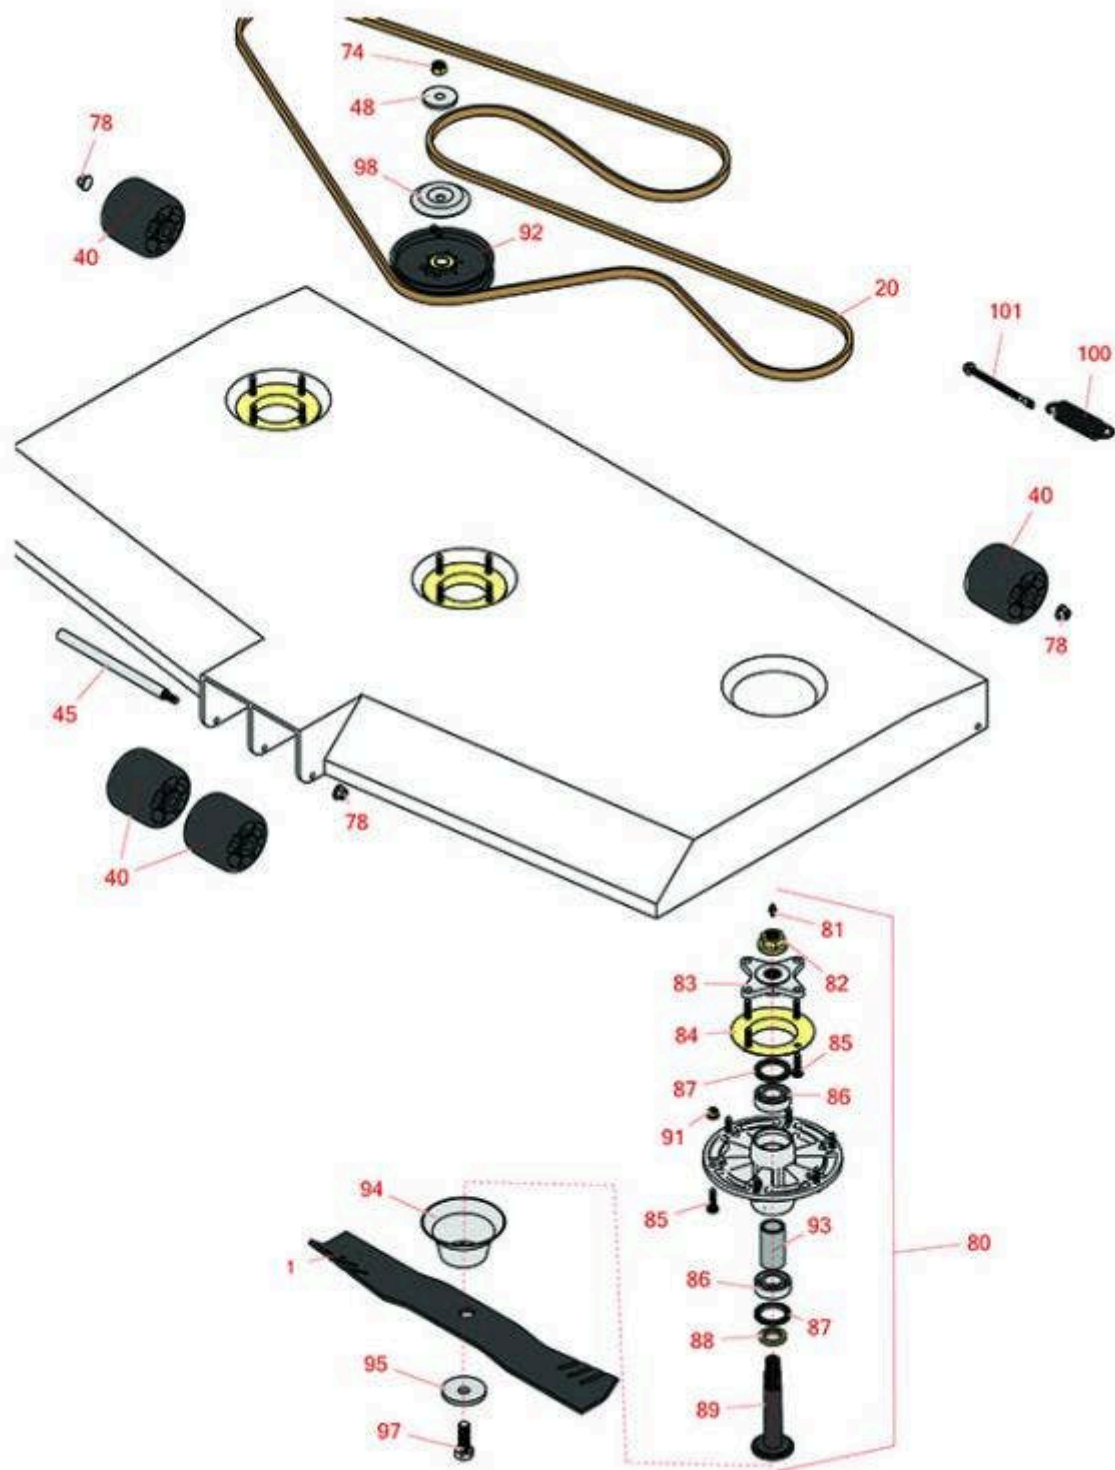

# Replaces John Deere 1585 Rotary Mower Parts

Traction Unit  
62in Deck Parts

All original equipment manufacturers names and part numbers are used for identification purposes only, and we are in no way implying that our products are original equipment parts. Prices subject to change without notice.

# Replaces John Deere 1585 Rotary Mower Parts

Traction Unit  
62in Deck Parts

Item No	R&R Part No.	OEM Part No.	Description	Qty Req	Order Quantity
<b>Rotary Blades</b>					
1	<b>RM144935</b>	M144935, TCU51118	Mower Blade - Mulcher - 22 x 3 x 1/4 in	3	
<b>Belts &amp; Pullies</b>					
20	<b>RTC33435</b>	TCU33435	Belt - V - 62 in Deck	1	
<b>Other Parts Available</b>					
40	<b>RM115245</b>	M115245	Roller	4	
45	<b>RM124203</b>	M124203	Shaft	1	
48	<b>RM132309</b>	M132309	Spacer	2	
74	<b>R14M7401</b>	14M7401	Locknut - 12mm x 1.75	2	
78	<b>R14M7465</b>	14M7465	Lock Nut - M10-1.50 Fl	10	
80	<b>RTCA24881</b>	TCA24881	Spindle - Includes RM134305; Sub For TCA51058; Housing Assembly	3	
81	<b>R471217</b>	JD7803	Fitting - Grease	3	
82	<b>RM123569</b>	M123569	Flange Nut	3	
83	<b>RTC38142</b>	TCU38142	Hub - Sub For TCU51119 Or TCU14182	3	
84	<b>RTC51223</b>	TCU51223	Deflector - Grass	3	
85	<b>R19M7868</b>	19M7868	Bolt - M8-1.25 x 30 HHF	18	
86	<b>RM88251</b>	M169375, M88251	Bearing - Spindle	6	
87	<b>RM127198</b>	M127198	Seal	6	
88	<b>RM163060</b>	M133398, M163060	Washer - Replaces RM133398	3	
89	<b>RM134382</b>	M134382	Spindle - 25 mm w/M12-1.75 Blade Bolt Thrd	3	