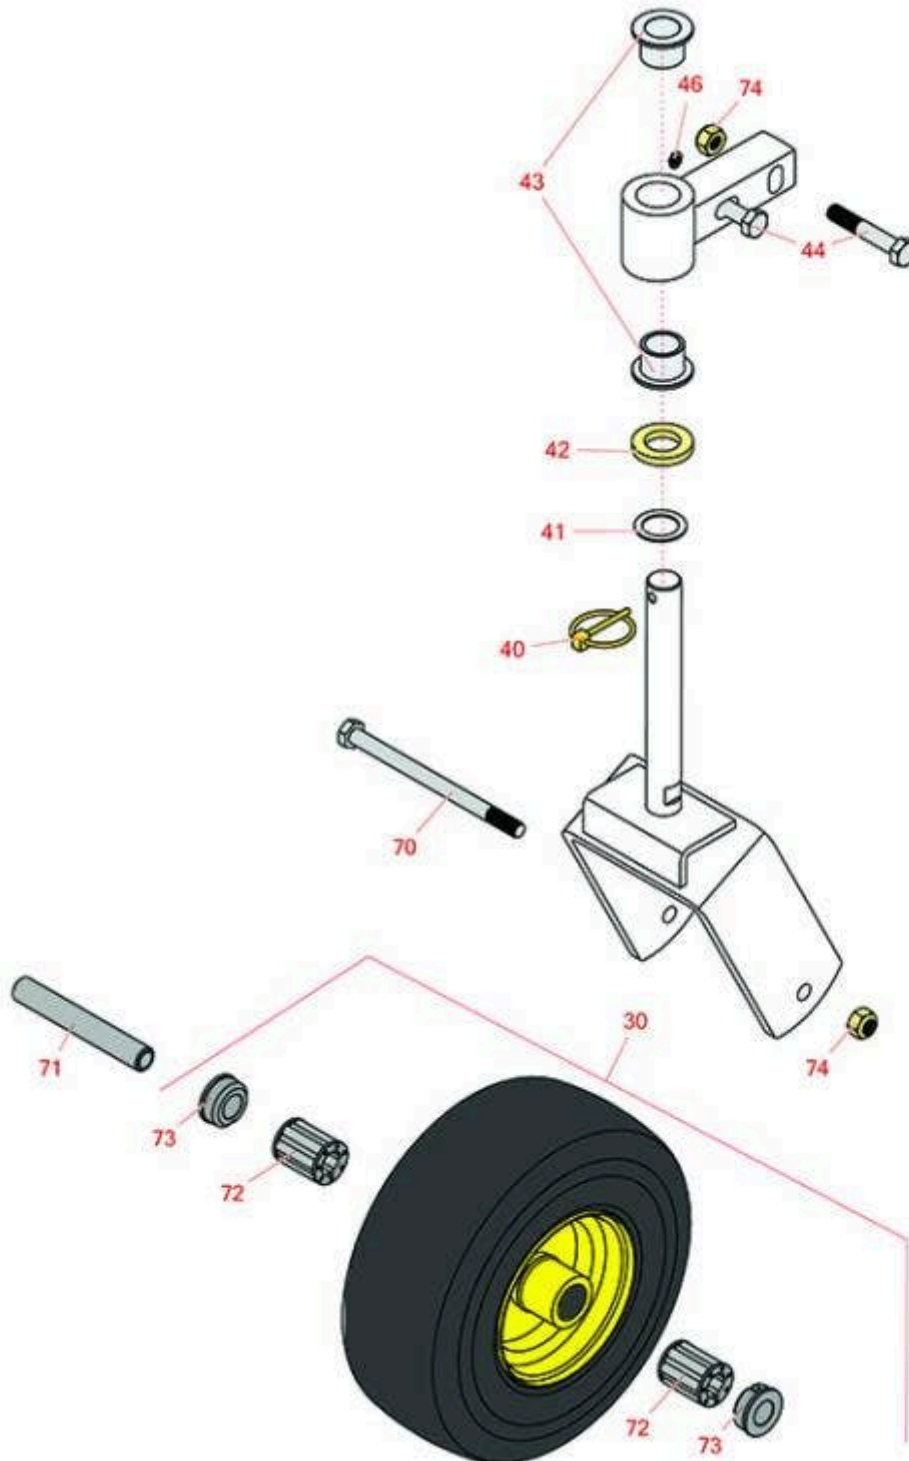

Replaces John Deere 1585 Rotary Mower Parts

Traction Unit
Caster Wheel

All original equipment manufacturers names and part numbers are used for identification purposes only, and we are in no way implying that our products are original equipment parts. Prices subject to change without notice.

Replaces John Deere 1585 Rotary Mower Parts

Traction Unit
Caster Wheel

Item No	R&R Part No.	OEM Part No.	Description	Qty Req	Order Quantity
---------	--------------	--------------	-------------	---------	----------------

Tires & Wheels

30	RTCA20363	TCA20363	Wheel and Tire Assy - Foam Filled 11x4.00-5 Sm	2	
----	------------------	----------	--	---	--

Other Parts Available

40	RM115827	M115827	Pin - Quick Lock	2	
41	R24H1862	24H1862	Washer - 1-1/32" x 1-1/2" x 0.060"	2	
42	RT30636	T30636	Washer	2	
43	RM83541	M83541	Bushing - Flanged - 1 in ID	4	
44	R19M7817	19M7817	Bolt - M12-1.75 x 70 Hx HD Fl	4	
46	R302-5	JD7797, JD7842, JD7844	Fitting - Grease	2	
70	R19M7841	19M7841	Bolt - Hex HD M12 x 170	2	
71	RM84516	M84516	Spacer - Caster Wheel	2	
72	R63-8580	TCU12034	Bearing - Roller - 1" Long	4	
73	R62-5580	TCU12600	Bearing - Flanged - Caster	4	
74	R14M7401	14M7401	Locknut - 12mm x 1.75	6	