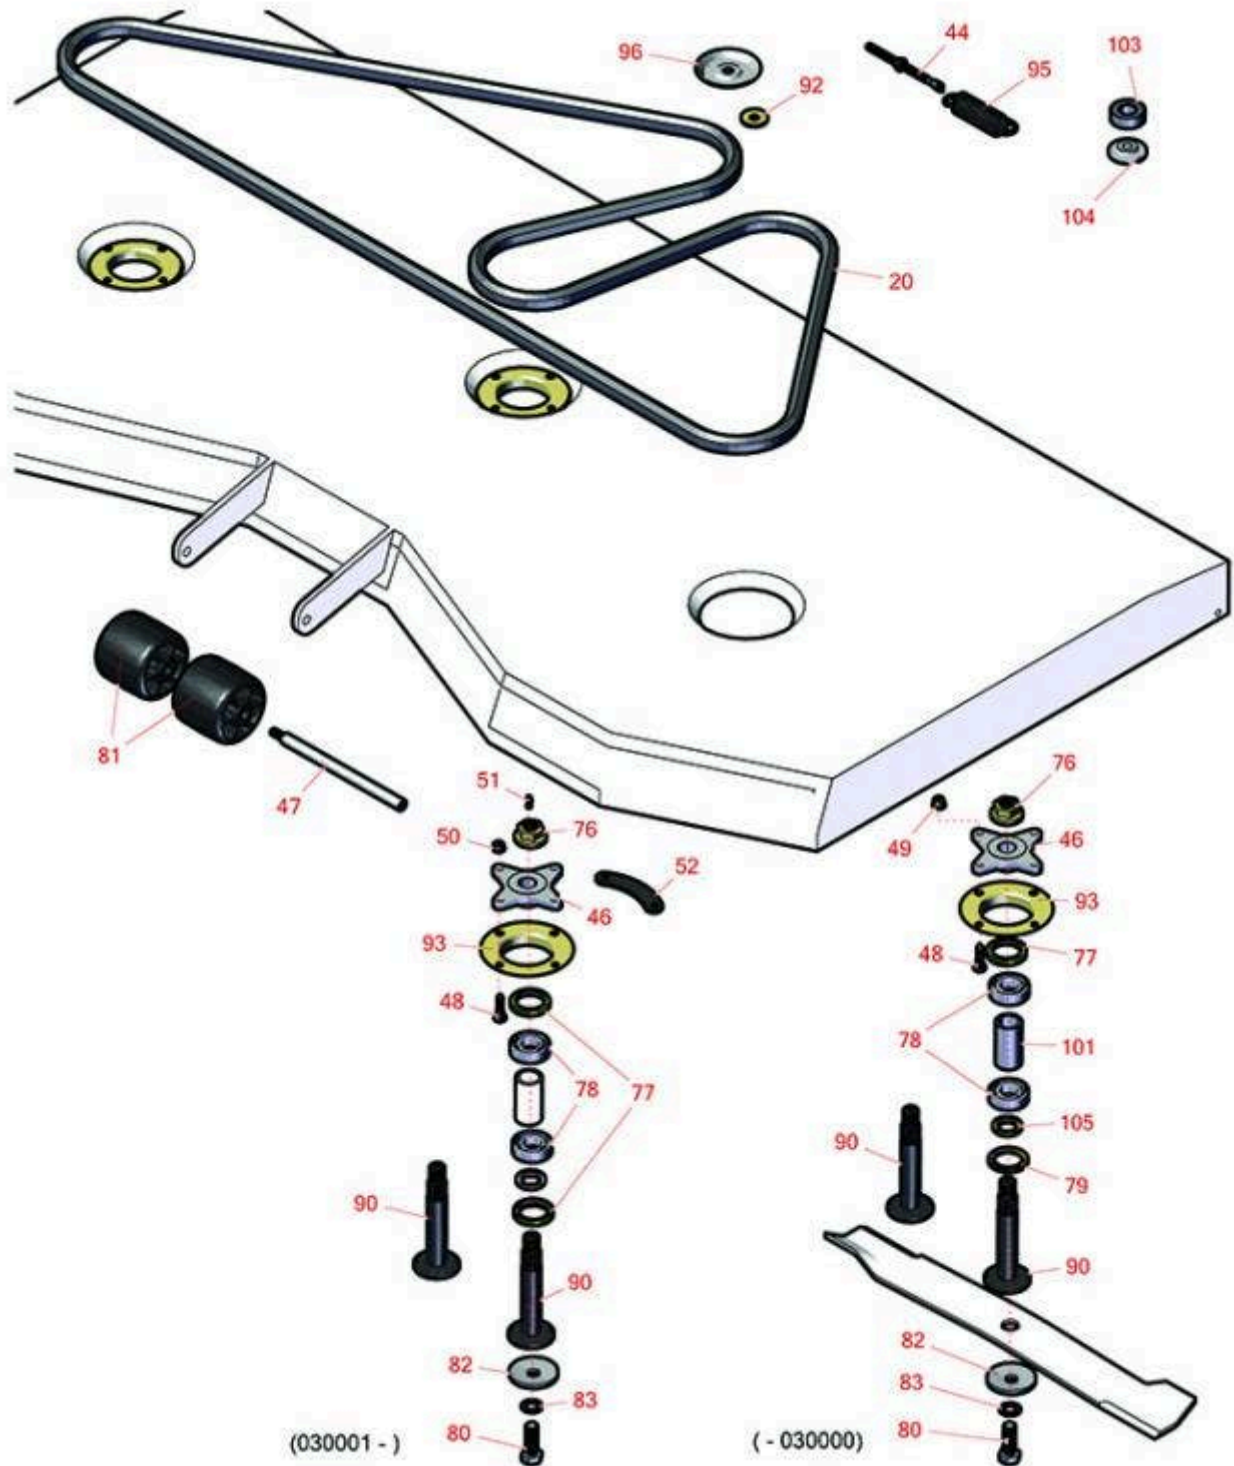

Replaces John Deere 1420 Rotary Mower Parts

60 & 72in Rear Discharge Deck - Model 2849
72in Deck Parts

All original equipment manufacturers names and part numbers are used for identification purposes only, and we are in no way implying that our products are original equipment parts. Prices subject to change without notice.

Replaces John Deere 1420 Rotary Mower Parts

60 & 72in Rear Discharge Deck - Model 2849
72in Deck Parts

Item No	R&R Part No.	OEM Part No.	Description	Qty Req	Order Quantity
---------	--------------	--------------	-------------	---------	----------------

Belts

20	REPC201624	EPC201624	Belt - Double Hex V - 72 in Deck	1	
----	-------------------	-----------	----------------------------------	---	--

Detail Description: Fits Model 2849 Only:

Other Parts Available

Tech Note: For RTCA51058 Spindle Assembly:

47	RM124203	M124203	Shaft	1	
----	-----------------	---------	-------	---	--

48	R19M7868	19M7868	Bolt - M8-1.25 x 30 HHF	30	
----	-----------------	---------	-------------------------	----	--