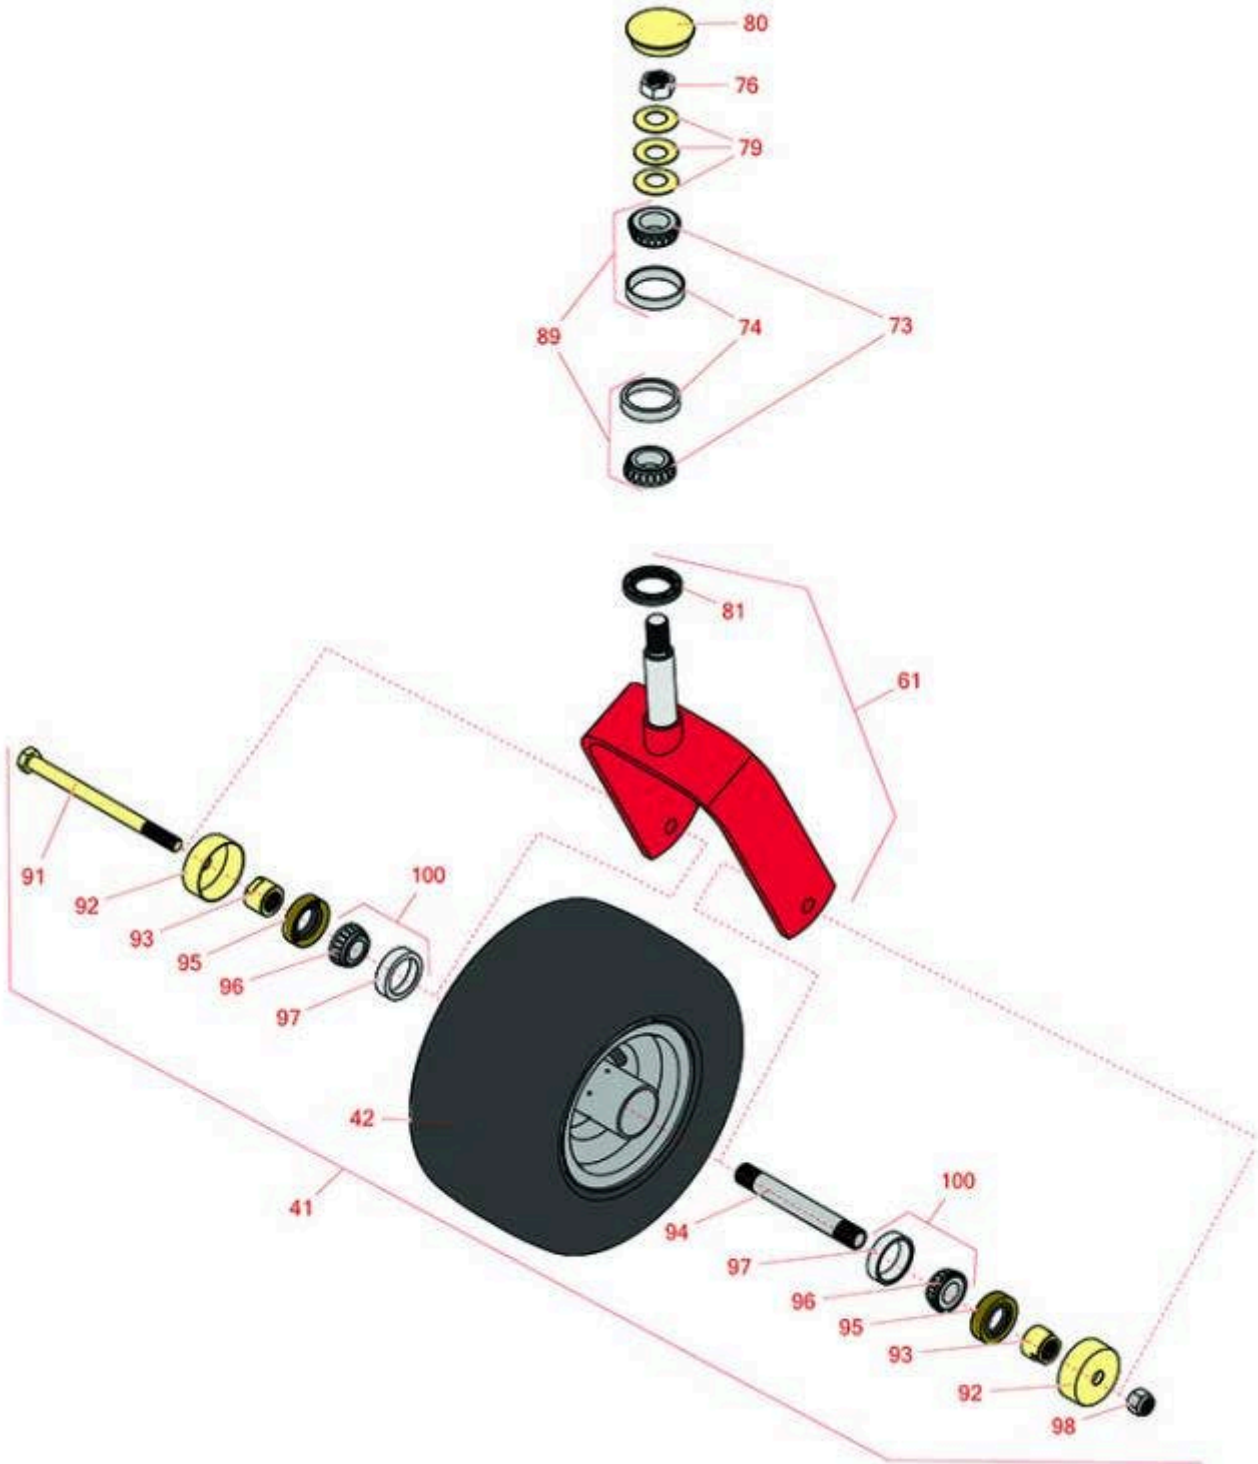

Replaces Exmark Lazer Z HP-Series Parts

Zero-Turn Mower with 56 in Deck - Models LHP23KA565,
LHP27KC565
Caster Wheel

All original equipment manufacturers names and part numbers are used for identification purposes only, and we are in no way implying that our products are original equipment parts. Prices subject to change without notice.

Replaces Exmark Lazer Z HP-Series Parts

Zero-Turn Mower with 56 in Deck - Models LHP23KA565,
LHP27KC565
Caster Wheel

Item No	R&R Part No.	OEM Part No.	Description	Qty Req	Order Quantity
Tires					
41	R103-5189	103-3785, 103-5189	Tire & Wheel Assy - 13x5.00-6 Smooth Pneumatic 4 Ply	2	
42	RCT5120211	1-633002	Tire - 13x5.00-6 Nhs (4 Ply) Carlisle Smooth	2	
Other parts					
61	R116-8883	1-632511-01	Caster Fork Assy Incl Seal 6.25 in Inside	2	
73	R254-94	1-543509	Tapered Bearing Cone	4	
74	R254-72	1-543508	Cup - Bearing	4	
76	R3296-51	3296-51	Nut - Nylon Lock 3/4-10 Gr 8	2	
79	R1-633508	1-633508	Washer - Spring Disc	6	
80	R103-4882	103-4882	Grease Cap - Castor	2	
81	R1-543511	1-543511, R & R ONLY	Seal- Grease	2	
89	R500596	R & R ONLY	Tapered Bearing Set - Cup and Cone	4	
91	R325-37	325-36, 325-37	Bolt - Hex Head 1/2-13 x 7 Grade 5	2	
92	R103-2768	103-2768	Guard - Seal	4	
93	R103-3051	103-3051	Spacer - Nut - Hardened	4	
94	R103-3155	103-3155	Axle - Caster	2	
95	R103-0063	103-0063	Seal - Grease	4	
96	R254-78	1-633585	Tapered Bearing Cone	4	
97	R254-79	1-633584, R & R ONLY	Cup - Bearing	4	

Replaces Exmark Lazer Z HP-Series Parts

Zero-Turn Mower with 56 in Deck - Models LHP23KA565,
LHP27KC565
Caster Wheel

Item No	R&R Part No.	OEM Part No.	Description	Qty Req	Order Quantity
<i>Tech Note: Use R254-79M installation mandrel to properly install race.:</i>					
98	R3296-25	3296-45	Locknut - 1/2-13 Heavy ESNA	2	
100	R500534	1-633585, R & R ONLY	Bearing - with Cup	4	