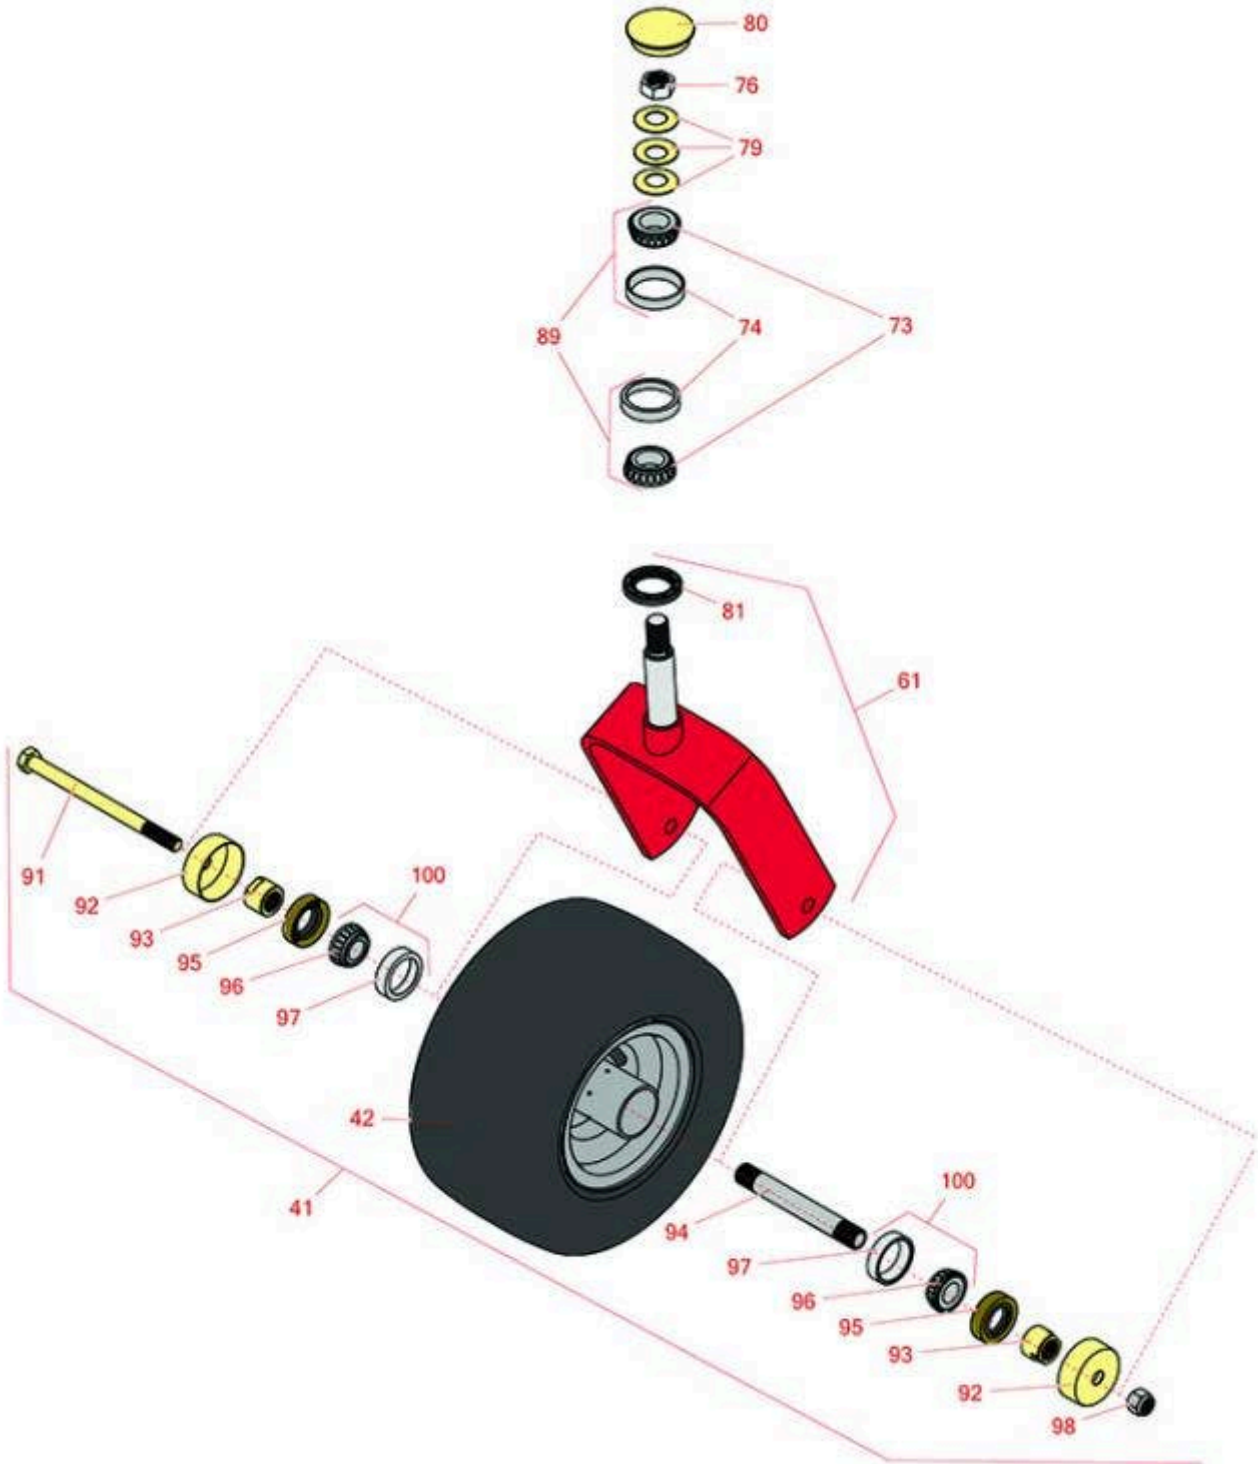

Replaces Exmark Lazer Z HP-Series Parts

Zero-Turn Mower with 46 in Deck - Models LHP19KA465,
LHP19KA465CA, LHP23KA465
Caster Wheel

All original equipment manufacturers names and part numbers are used for identification purposes only, and we are in no way implying that our products are original equipment parts. Prices subject to change without notice.

Replaces Exmark Lazer Z HP-Series Parts

Zero-Turn Mower with 46 in Deck - Models LHP19KA465,
LHP19KA465CA, LHP23KA465
Caster Wheel

Item No	R&R Part No.	OEM Part No.	Description	Qty Req	Order Quantity
Tires					
41	R103-5189	103-3785, 103-5189	Tire & Wheel Assy - 13x5.00-6 Smooth Pneumatic 4 Ply	2	
42	RCT5120211	1-633002	Tire - 13x5.00-6 Nhs (4 Ply) Carlisle Smooth	2	
Other parts					
61	R116-8883	1-632511-01	Caster Fork Assy Incl Seal 6.25 in Inside	2	
73	R254-94	1-543509	Tapered Bearing Cone	4	
74	R254-72	1-543508	Cup - Bearing	4	
76	R3296-51	3296-51	Nut - Nylon Lock 3/4-10 Gr 8	2	
79	R1-633508	1-633508	Washer - Spring Disc	6	
80	R103-4882	103-4882	Grease Cap - Castor	2	
81	R1-543511	1-543511, R & R ONLY	Seal- Grease	2	
89	R500596	R & R ONLY	Tapered Bearing Set - Cup and Cone	4	
91	R325-37	325-36, 325-37	Bolt - Hex Head 1/2-13 x 7 Grade 5	2	
92	R103-2768	103-2768	Guard - Seal	4	
93	R103-3051	103-3051	Spacer - Nut - Hardened	4	
94	R103-3155	103-3155	Axle - Caster	2	
95	R103-0063	103-0063	Seal - Grease	4	
96	R254-78	1-633585	Tapered Bearing Cone	4	
97	R254-79	1-633584, R & R ONLY	Cup - Bearing	4	

Replaces Exmark Lazer Z HP-Series Parts

Zero-Turn Mower with 46 in Deck - Models LHP19KA465,
LHP19KA465CA, LHP23KA465
Caster Wheel

Item No	R&R Part No.	OEM Part No.	Description	Qty Req	Order Quantity
<i>Tech Note: Use R254-79M installation mandrel to properly install race.:</i>					
98	R3296-25	3296-45	Locknut - 1/2-13 Heavy ESNA	2	
100	R500534	1-633585, R & R ONLY	Bearing - with Cup	4	