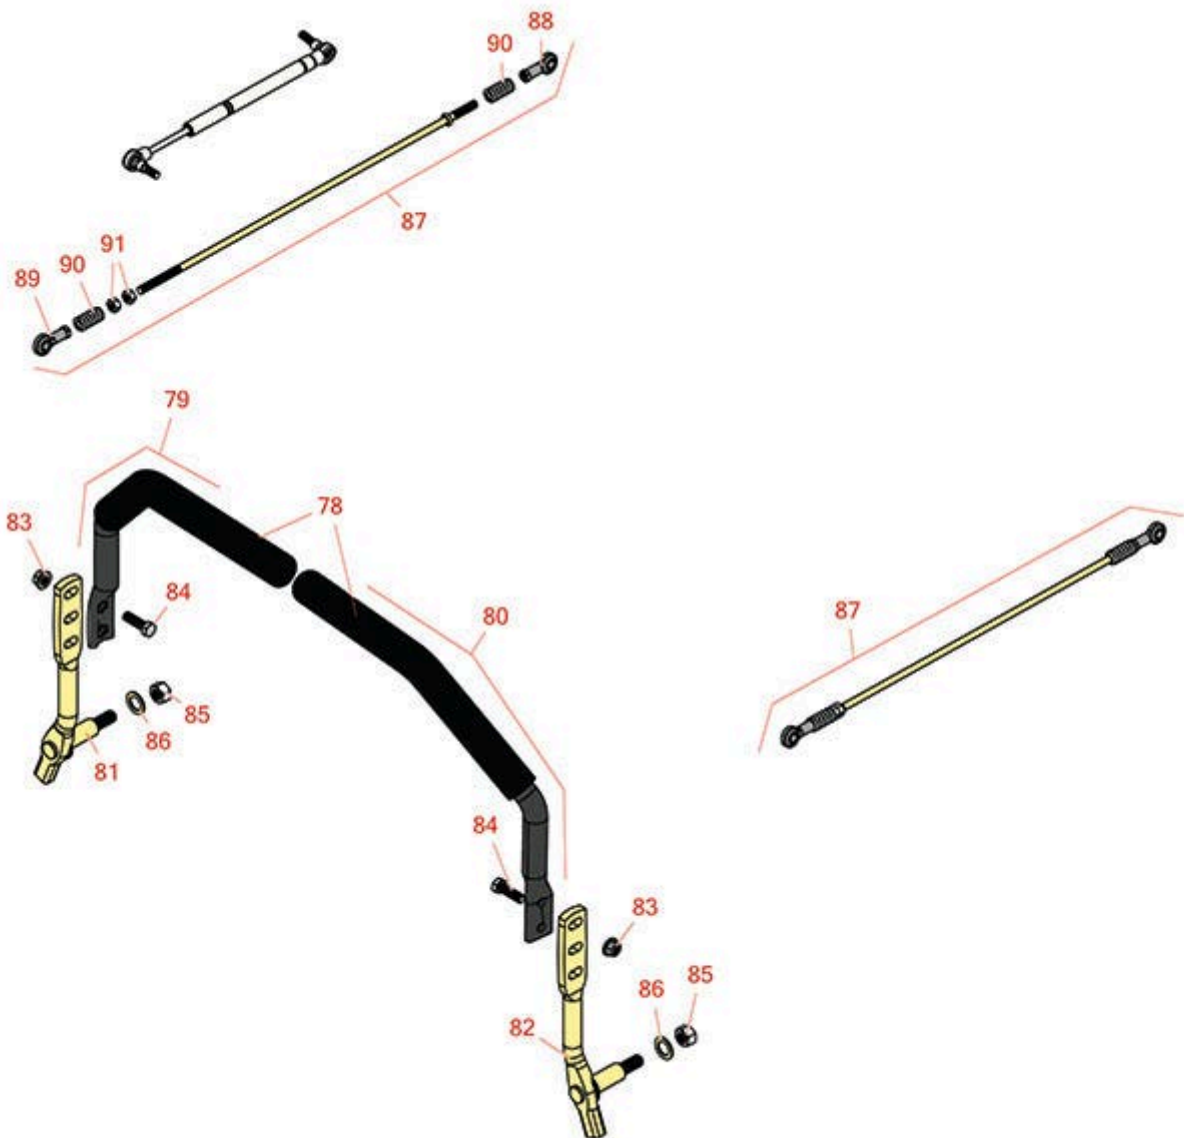

Replaces Toro Z Master Commercial 3000 Parts

Zero Turn Mower with 52in Deck - Model 74955
Controls

All original equipment manufacturers names and part numbers are used for identification purposes only, and we are in no way implying that our products are original equipment parts. Prices subject to change without notice.

Replaces Toro Z Master Commercial 3000 Parts

Zero Turn Mower with 52in Deck - Model 74955
Controls

Item No	R&R Part No.	OEM Part No.	Description	Qty Req	Order Quantity
78	R109-5668	109-5668	Grip - Control Lever - Foam	2	
79	R109-6589	109-6589	RH Steering Handle Assy	1	
80	R109-6590	109-6590	LH Steering Handle Assy	1	
81	R116-0039	116-0039	Lever - Motion Control - RH	1	
82	R116-0040	116-0040	Lever - Motion Control - LH	1	
83	R104-8301	104-8301, 104-9301, 109-6658, 133-7570	Locknut - 3/8-16 Nylon Flanged	4	
84	R400264	01-150-0180, 01-178-0610, 20-48-AD, 20-48-AGD, 32-9160, 3224-3, 323-29, 323-7, 400264, 908035P	Bolt - Hex HD 3/8-16 x 1-1/4	4	
85	R443818	01-191-0813, 3218-18, 3218-5, 3248-18	Nut - 1/2-13 Hex Jam Zinc	2	
86	R453017	01-166-0050, 01-166-0240, 01-166-0800, 24-13-AD, 24-14-AD, 32-8110, 3256-26, 3256-6, 453017, 69-8980, 87-7270	Washer - Flat 1/2	2	
87	R109-8107	109-8107	Pump Linkage Rear Assembly	2	

Replaces Toro Z Master Commercial 3000 Parts

*Zero Turn Mower with 52in Deck - Model 74955
Controls*

Item No	R&R Part No.	OEM Part No.	Description	Qty Req	Order Quantity
88	R1-633152	1-633152	Balljoint - LH	2	
89	R1-543017	1-543017	Balljoint - RH	2	
90	R1-323245	1-323245	Spring - Compression	4	
91	R3219-2	01-188-0524, 22-12-BJKD, 3219-2, 915720	Nut - 5/16-24 Zinc	4	