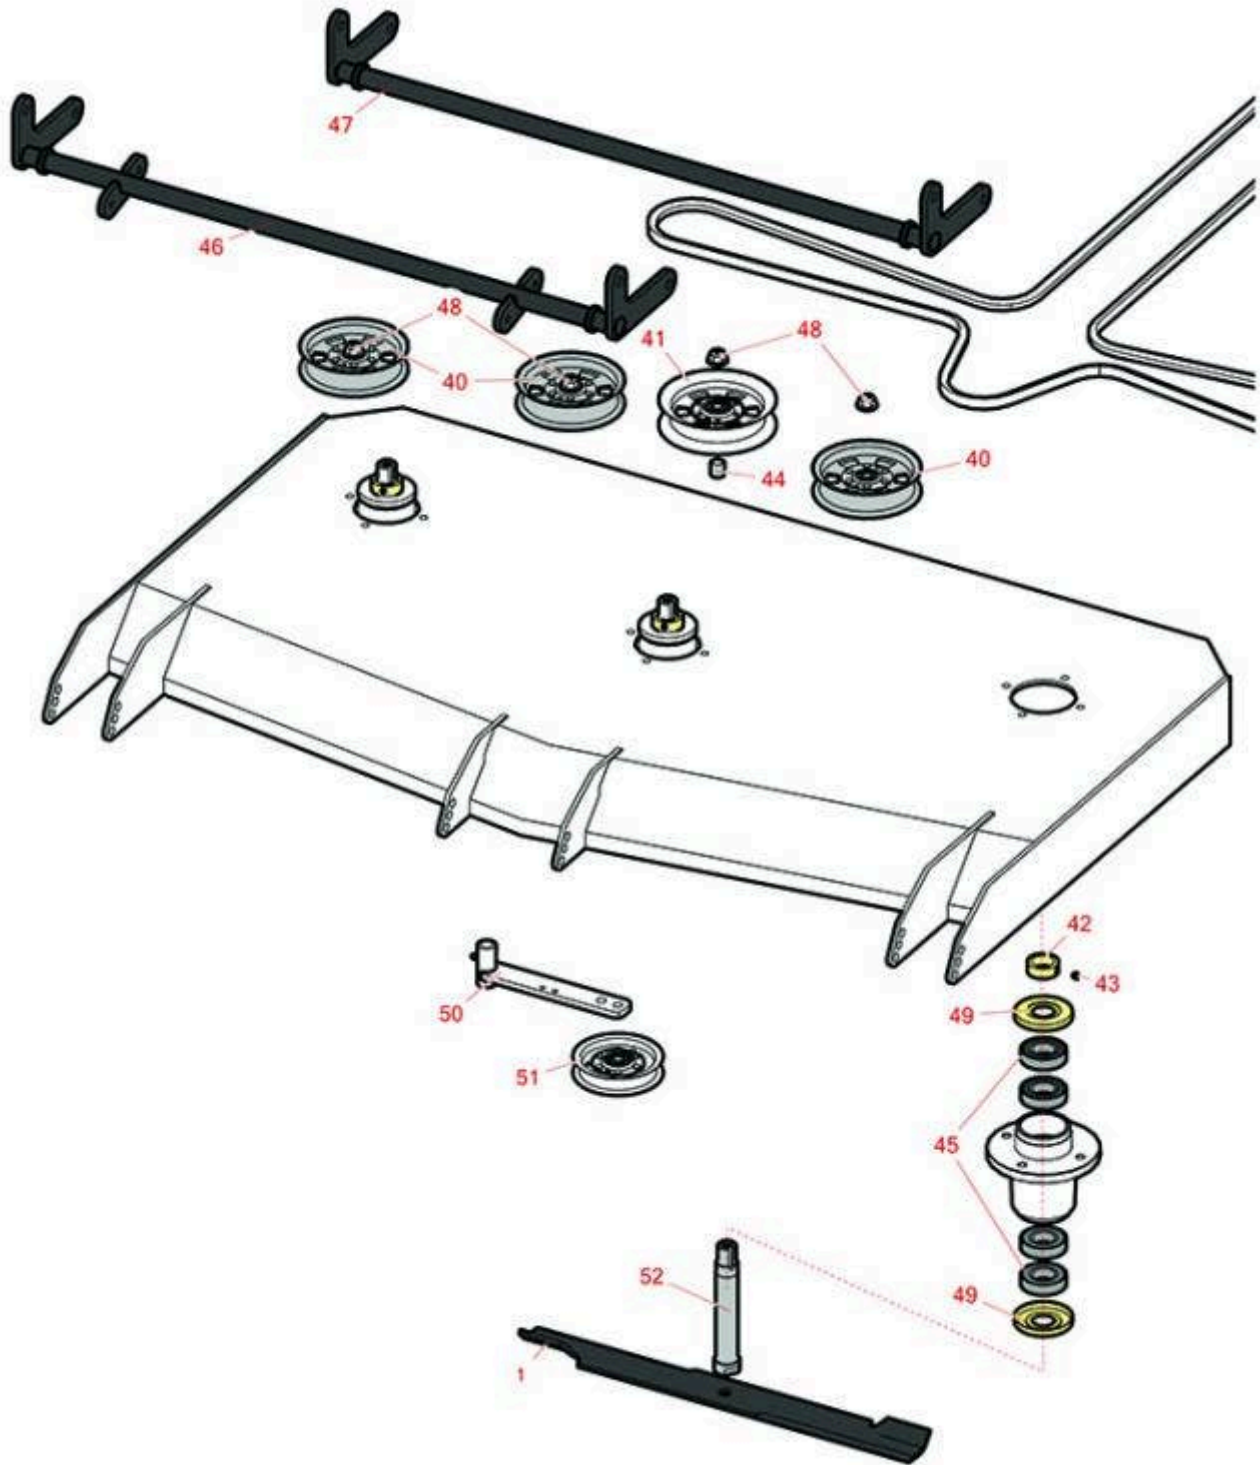

Replaces Bad Boy Mowers Rebel Parts

Zero-Turn Mower
72in Deck Parts

All original equipment manufacturers names and part numbers are used for identification purposes only, and we are in no way implying that our products are original equipment parts. Prices subject to change without notice.

Replaces Bad Boy Mowers Rebel Parts

Zero-Turn Mower
72in Deck Parts

Item No	R&R Part No.	OEM Part No.	Description	Qty Req	Order Quantity
---------	--------------	--------------	-------------	---------	----------------

Blades

1	RRB3095-2404	038-7230-00	Mower Blade - High-Lift 24 x 2.5in x 5/8 Mt Hole	3	
---	---------------------	-------------	--	---	--

Detail Description: R&R Products rotary blades are manufactured in the USA with superior alloy steel and hardened for extended life. Lifetime guaranteed against defects in material and workmanship.:

Other Parts Available

40	RZBB033-7201-25	033-7201-25	Pulley - Idler 5 3/4 in	3	
41	RZBB033-8050-00	033-8050-00	Pulley - Idler 5 in	1	
42	RZBB037-9050-00	037-9050-00	Locking Collar w/ 5/16"-18 Set Screw	3	
43	R300105	R & R ONLY	Screw - Set 5/16-18 x 5/16	3	
44	RZBB025-5203-00	025-5203-00	Spacer -.51 ID x .75 OD x .75 Long	1	
45	RZBB037-6023-00		Bearing	12	
45	R115-3296		Bearing	12	
46	RZBB028-0026-00	028-0026-00	2019 Outlaw Actuator - Front	1	
47	RZBB028-0027-00	028-0027-00	2019 Outlaw Actuator - Rear	1	
48	R170716	013-8050-00	Locknut - 1/2-13 Flanged	4	
49	RZBB037-8002-00	037-8002-00	Spindle Dust Cap	6	
50	RZBB039-6945-00	039-6945-00	Idler - Deck	1	
51	RZBB033-6001-00	033-6001-00, 033-8050-00	Pulley - Idler 4 3/4 in	1	
52	RZBB037-6026-00	037-6026-00	Spindle Shaft	3	