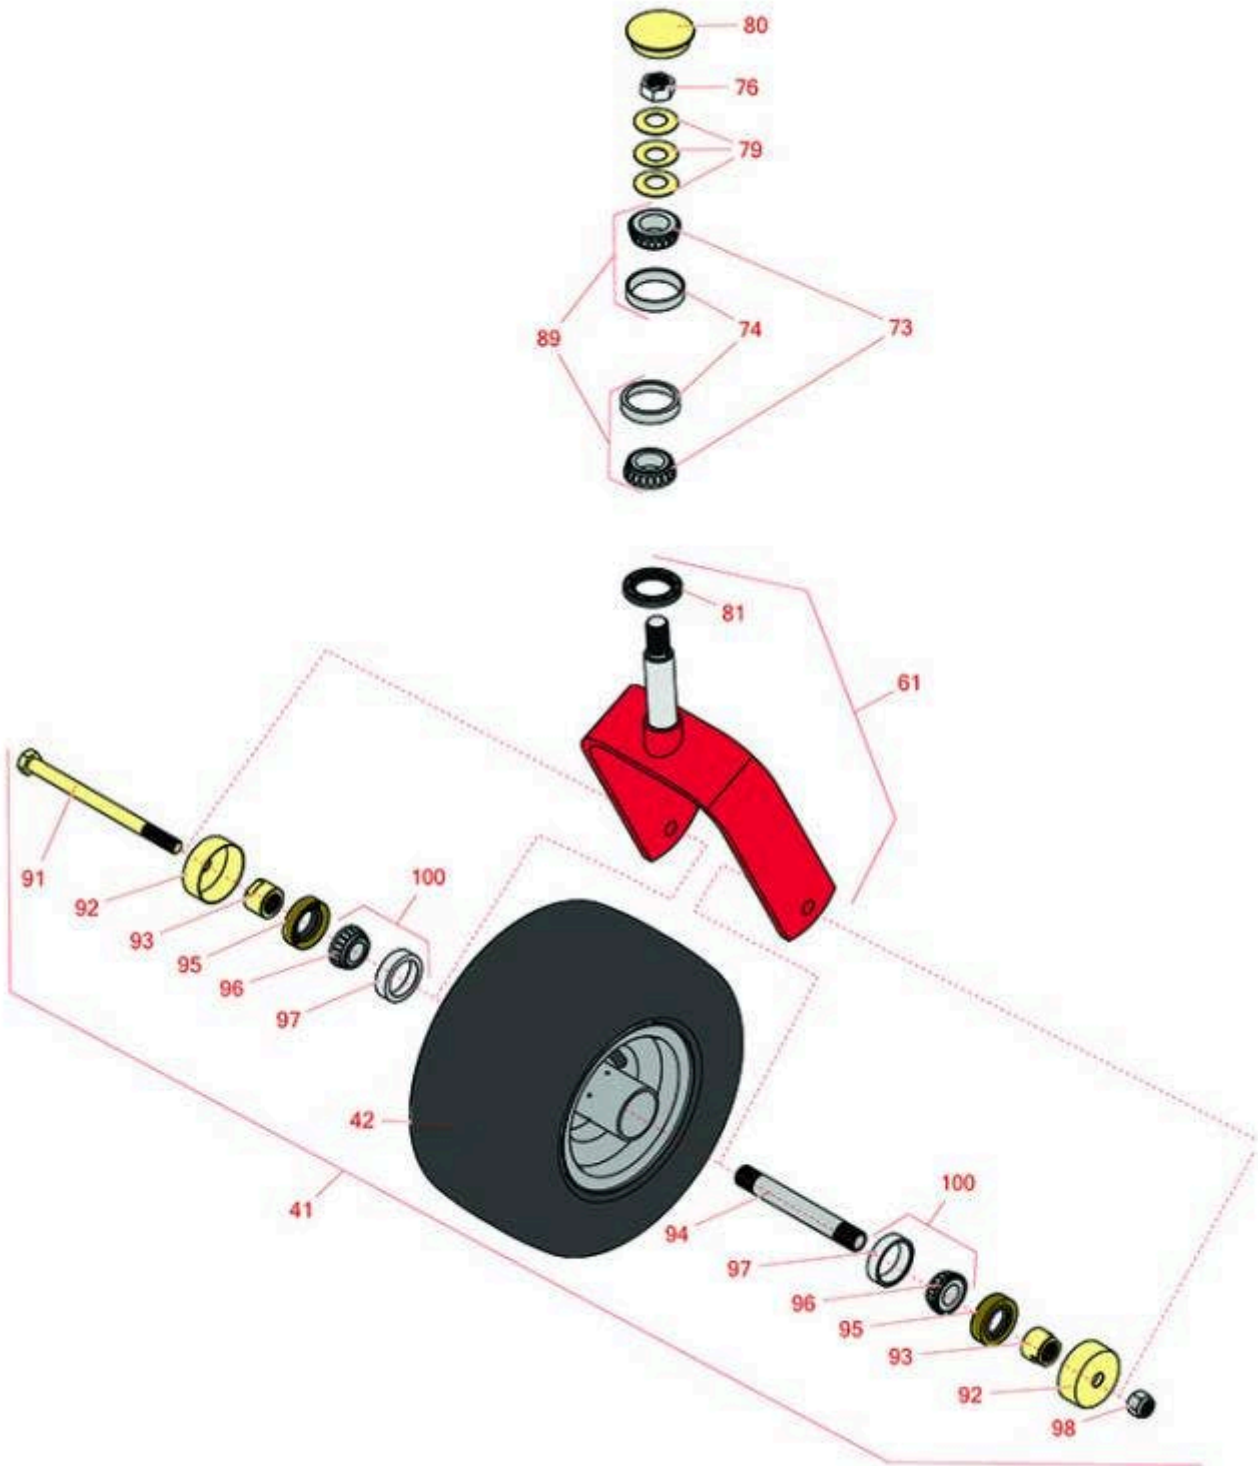

Replaces Exmark Lazer Z HP-Series Parts

Zero-Turn Mower with 52 in Deck - Models LHP23KC523,
LHP27KC523
Caster Wheel

All original equipment manufacturers names and part numbers are used for identification purposes only, and we are in no way implying that our products are original equipment parts. Prices subject to change without notice.

Replaces Exmark Lazer Z HP-Series Parts

Zero-Turn Mower with 52 in Deck - Models LHP23KC523,
LHP27KC523
Caster Wheel

Item No	R&R Part No.	OEM Part No.	Description	Qty Req	Order Quantity
Tires					
41	R103-5189	103-3785, 103-5189	Tire & Wheel Assy - 13x5.00-6 Smooth Pneumatic 4 Ply	2	
42	RCT5120211	1-633002	Tire - 13x5.00-6 Nhs (4 Ply) Carlisle Smooth	2	
Other parts					
61	R116-8883	1-632511-01	Caster Fork Assy Incl Seal 6.25 in Inside	2	
73	R254-94	1-543509	Tapered Bearing Cone	4	
74	R254-72	1-543508	Cup - Bearing	4	
76	R3296-51	3296-51	Nut - Nylon Lock 3/4-10 Gr 8	2	
79	R1-633508	1-633508	Washer - Spring Disc	6	
80	R103-4882	103-4882	Grease Cap - Castor	2	
81	R1-543511	1-543511, R & R ONLY	Seal- Grease	2	
89	R500596	R & R ONLY	Tapered Bearing Set - Cup and Cone	4	
91	R325-37	325-36, 325-37	Bolt - Hex Head 1/2-13 x 7 Grade 5	2	
92	R103-2768	103-2768	Guard - Seal	4	
93	R103-3051	103-3051	Spacer - Nut - Hardened	4	
94	R103-3155	103-3155	Axle - Caster	2	
95	R103-0063	103-0063	Seal - Grease	4	
96	R254-78	1-633585	Tapered Bearing Cone	4	
97	R254-79	1-633584, R & R ONLY	Cup - Bearing	4	

Replaces Exmark Lazer Z HP-Series Parts

Zero-Turn Mower with 52 in Deck - Models LHP23KC523,
LHP27KC523
Caster Wheel

Item No	R&R Part No.	OEM Part No.	Description	Qty Req	Order Quantity
<i>Tech Note: Use R254-79M installation mandrel to properly install race.:</i>					
98	R3296-25	3296-45	Locknut - 1/2-13 Heavy ESNA	2	
100	R500534	1-633585, R & R ONLY	Bearing - with Cup	4	