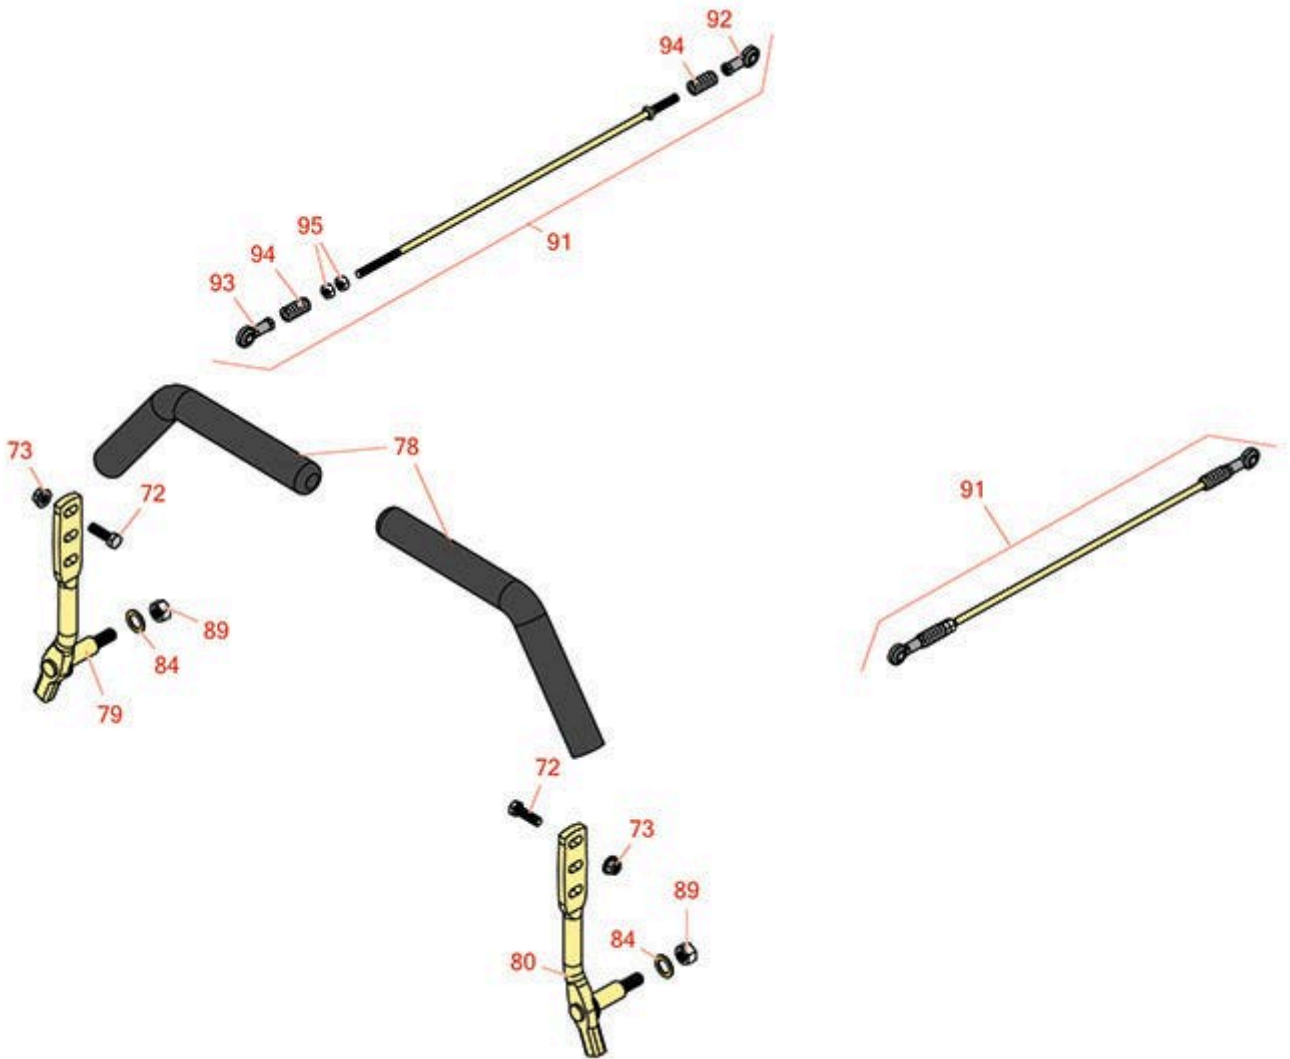

Replaces Toro Z Master Commercial 3000 Parts

Zero Turn Mower with 60in Deck - Model 74996
Controls

All original equipment manufacturers names and part numbers are used for identification purposes only, and we are in no way implying that our products are original equipment parts. Prices subject to change without notice.

Replaces Toro Z Master Commercial 3000 Parts

Zero Turn Mower with 60in Deck - Model 74996
Controls

Item No	R&R Part No.	OEM Part No.	Description	Qty Req	Order Quantity
72	R400264	01-150-0180, 01-178-0610, 20-48-AD, 20-48-AGD, 32-9160, 3224-3, 323-29, 323-7, 400264, 908035P	Bolt - Hex HD 3/8-16 x 1-1/4	8	
73	R104-8301	104-8301, 104-9301, 109-6658, 133-7570	Locknut - 3/8-16 Nylon Flanged	8	
78	R109-5668	109-5668	Grip - Control Lever - Foam	2	
79	R116-0039	116-0039	Lever - Motion Control - RH	1	
80	R116-0040	116-0040	Lever - Motion Control - LH	1	
84	R453017	01-166-0050, 01-166-0240, 01-166-0800, 24-13-AD, 24-14-AD, 32-8110, 3256-26, 3256-6, 453017, 69-8980, 87-7270	Washer - Flat 1/2	2	
89	R443818	01-191-0813, 3218-18, 3218-5, 3248-18	Nut - 1/2-13 Hex Jam Zinc	2	
91	R109-8106	109-8106	Linkage Assy - Front Pump	2	
92	R1-633152	1-633152	Balljoint - LH	2	
93	R1-543017	1-543017	Balljoint - RH	2	

Replaces Toro Z Master Commercial 3000 Parts

*Zero Turn Mower with 60in Deck - Model 74996
Controls*

Item No	R&R Part No.	OEM Part No.	Description	Qty Req	Order Quantity
94	R1-323245	1-323245	Spring - Compression	4	
95	R3219-2	01-188-0524, 22-12-BJKD, 3219-2, 915720	Nut - 5/16-24 Zinc	4	