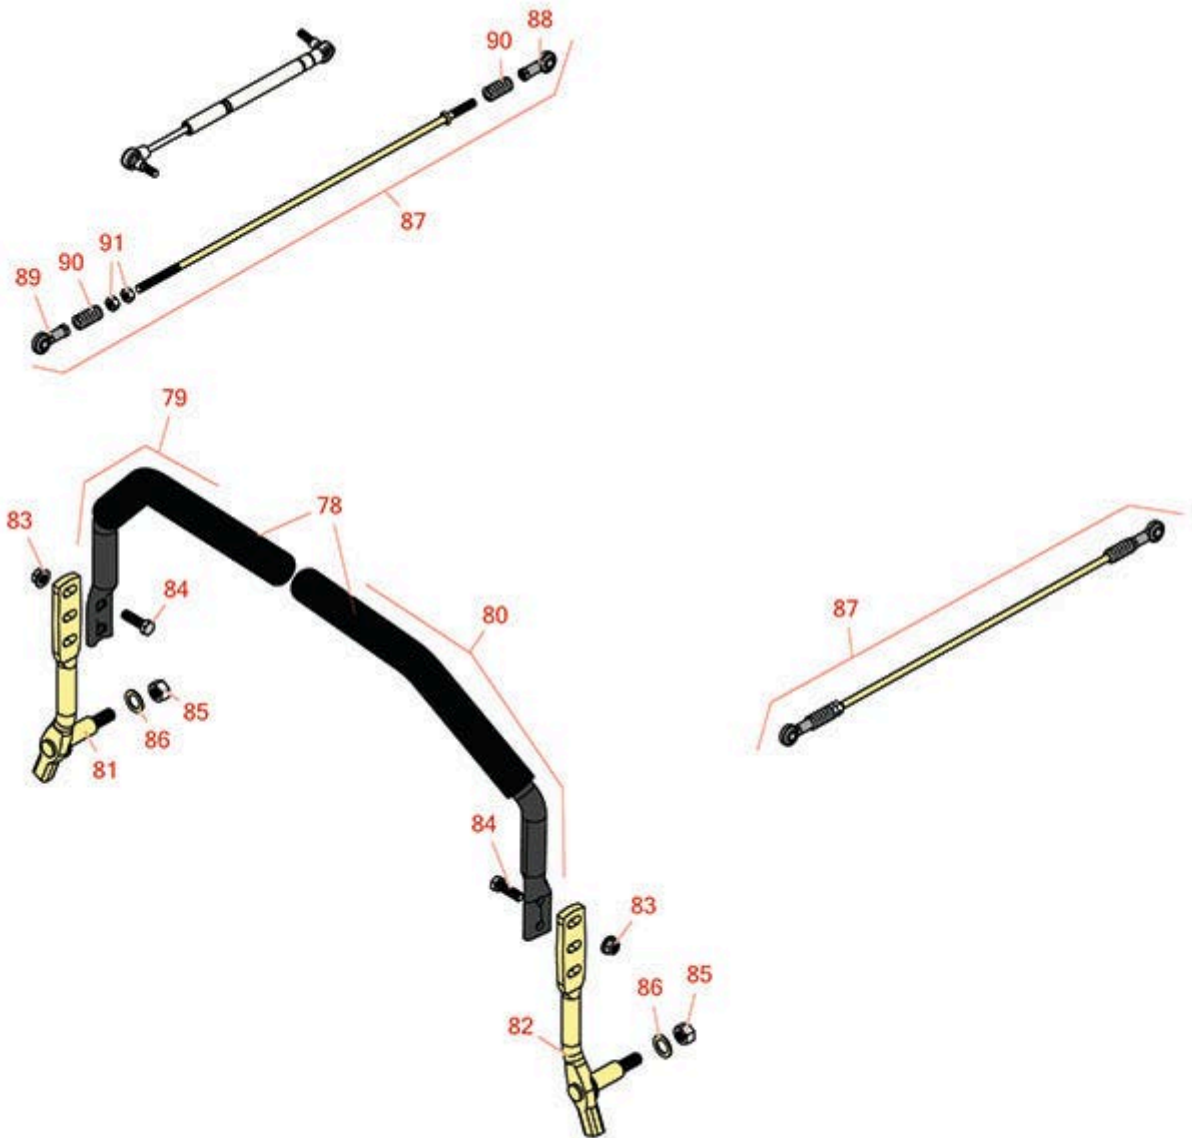

Replaces Toro Z Master Commercial 3000 Parts

Zero Turn Mower with 60in Deck - Model 74956
Controls

All original equipment manufacturers names and part numbers are used for identification purposes only, and we are in no way implying that our products are original equipment parts. Prices subject to change without notice.

Replaces Toro Z Master Commercial 3000 Parts

Zero Turn Mower with 60in Deck - Model 74956
Controls

Item No	R&R Part No.	OEM Part No.	Description	Qty Req	Order Quantity
78	R109-5668	109-5668	Grip - Control Lever - Foam	2	
79	R109-6589	109-6589	RH Steering Handle Assy	1	
80	R109-6590	109-6590	LH Steering Handle Assy	1	
81	R116-0039	116-0039	Lever - Motion Control - RH	1	
82	R116-0040	116-0040	Lever - Motion Control - LH	1	
83	R104-8301	104-8301, 104-9301, 109-6658, 133-7570	Locknut - 3/8-16 Nylon Flanged	4	
84	R400264	01-150-0180, 01-178-0610, 20-48-AD, 20-48-AGD, 32-9160, 3224-3, 323-29, 323-7, 400264, 908035P	Bolt - Hex HD 3/8-16 x 1-1/4	4	
85	R443818	01-191-0813, 3218-18, 3218-5, 3248-18	Nut - 1/2-13 Hex Jam Zinc	2	
86	R453017	01-166-0050, 01-166-0240, 01-166-0800, 24-13-AD, 24-14-AD, 32-8110, 3256-26, 3256-6, 453017, 69-8980, 87-7270	Washer - Flat 1/2	2	
87	R109-8107	109-8107	Pump Linkage Rear Assembly	2	

Replaces Toro Z Master Commercial 3000 Parts

*Zero Turn Mower with 60in Deck - Model 74956
Controls*

Item No	R&R Part No.	OEM Part No.	Description	Qty Req	Order Quantity
88	R1-633152	1-633152	Balljoint - LH	2	
89	R1-543017	1-543017	Balljoint - RH	2	
90	R1-323245	1-323245	Spring - Compression	4	
91	R3219-2	01-188-0524, 22-12-BJKD, 3219-2, 915720	Nut - 5/16-24 Zinc	4	