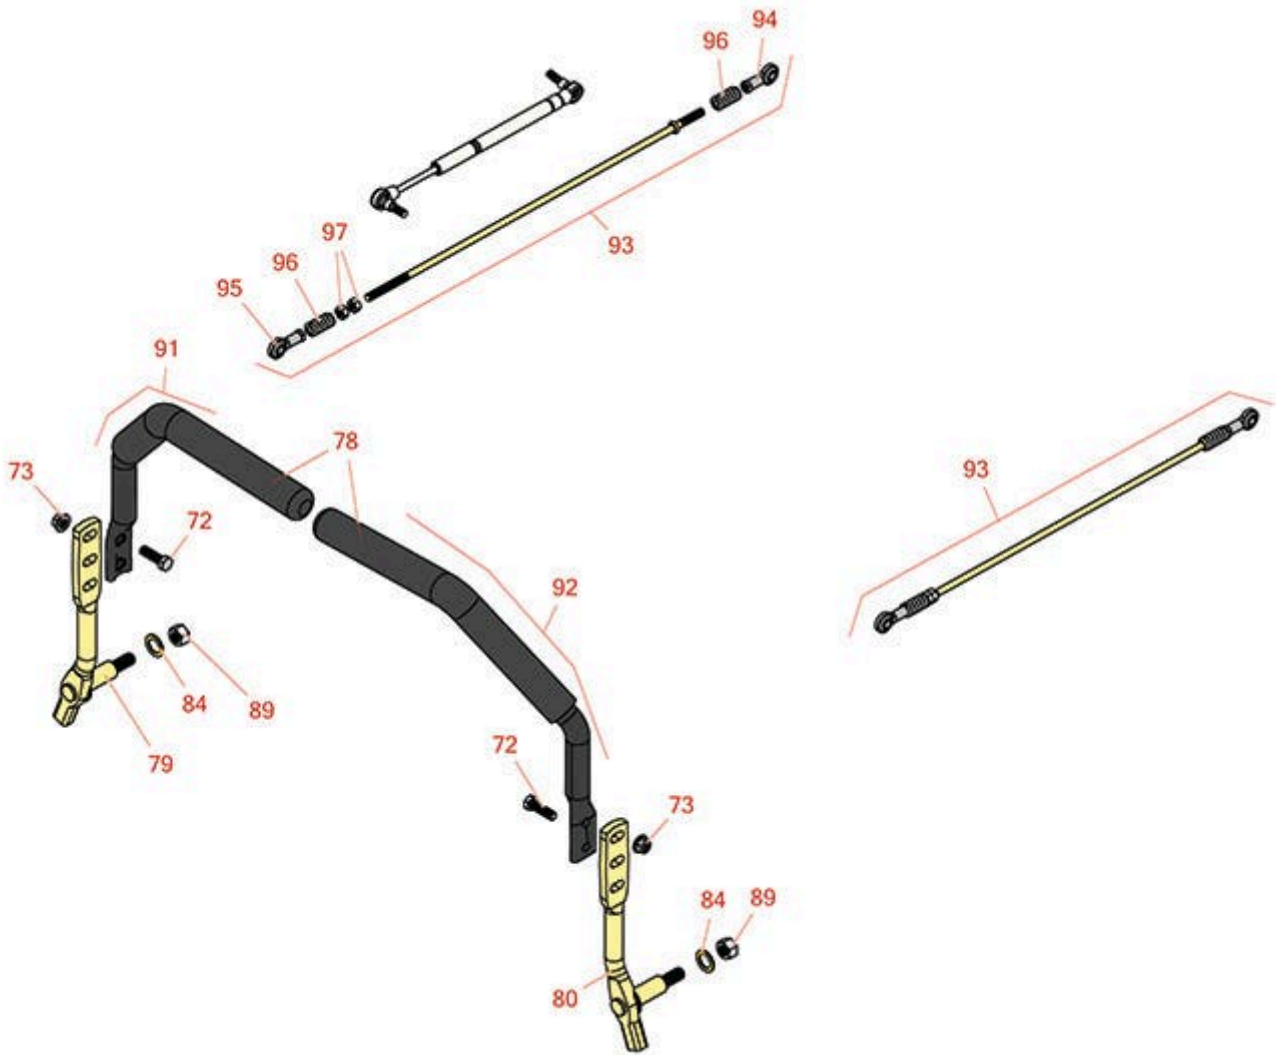

# Replaces Toro Z Master Commercial 3000 Parts

Zero Turn Mower with 60in Deck - Model 74954  
Controls

All original equipment manufacturers names and part numbers are used for identification purposes only, and we are in no way implying that our products are original equipment parts. Prices subject to change without notice.