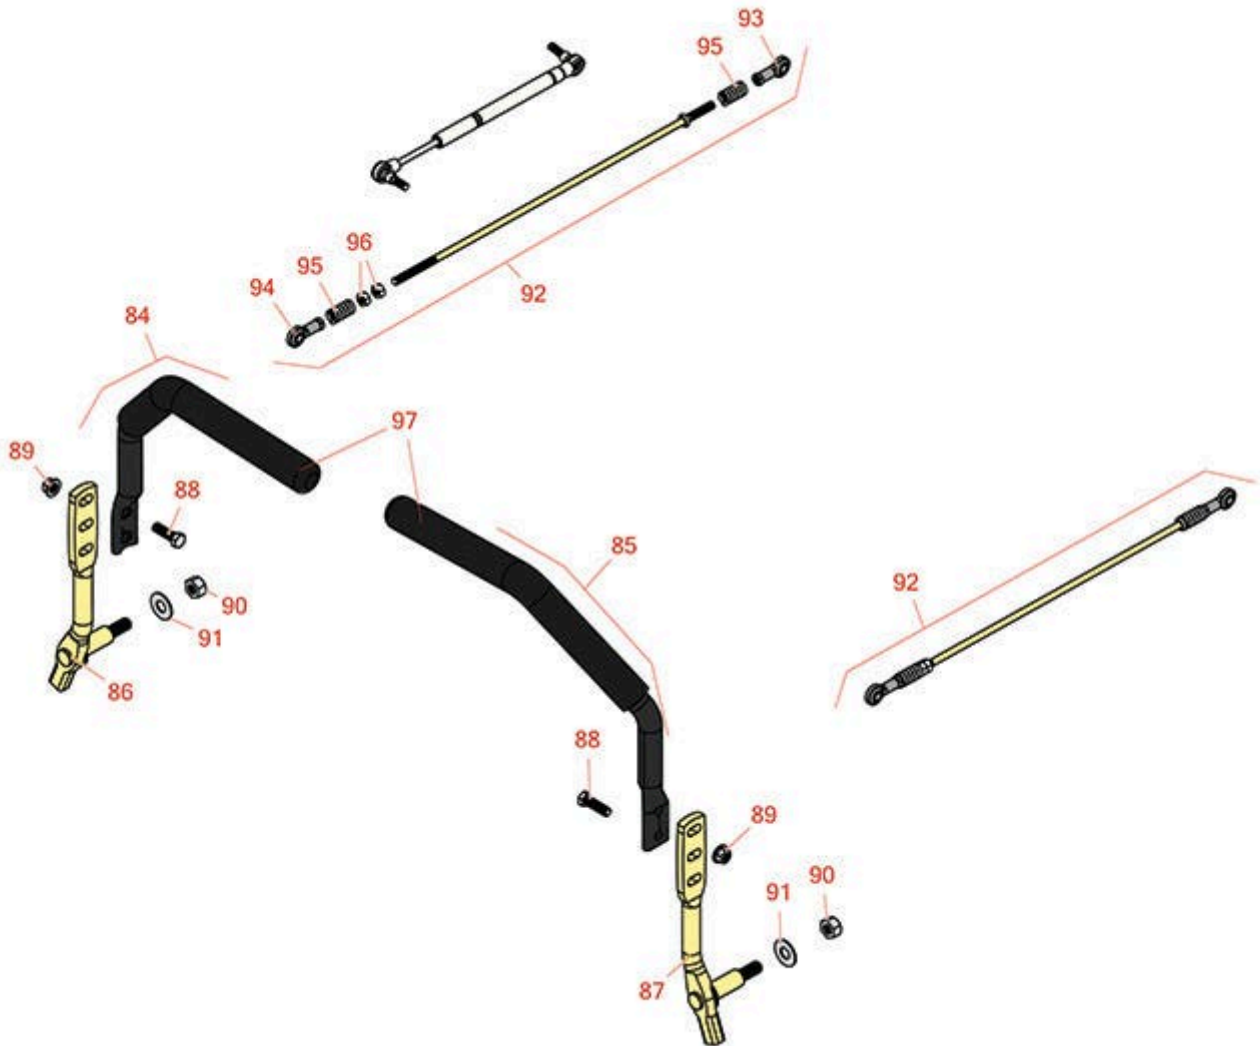

Replaces Toro Z Master Commercial 3000 Parts

Zero Turn Mower with 52in Deck - Model 74953
Controls

All original equipment manufacturers names and part numbers are used for identification purposes only, and we are in no way implying that our products are original equipment parts. Prices subject to change without notice.

Replaces Toro Z Master Commercial 3000 Parts

Zero Turn Mower with 52in Deck - Model 74953
Controls

Item No	R&R Part No.	OEM Part No.	Description	Qty Req	Order Quantity
84	R109-6589	109-6589	RH Steering Handle Assy	1	
85	R109-6590	109-6590	LH Steering Handle Assy	1	
86	R116-0039	116-0039	Lever - Motion Control - RH	1	
87	R116-0040	116-0040	Lever - Motion Control - LH	1	
88	R400264	01-150-0180, 01-178-0610, 20-48-AD, 20-48-AGD, 32-9160, 3224-3, 323-29, 323-7, 400264, 908035P	Bolt - Hex HD 3/8-16 x 1-1/4	4	
89	R104-8301	104-8301, 104-9301, 109-6658, 133-7570	Locknut - 3/8-16 Nylon Flanged	4	
90	R443818	01-191-0813, 3218-18, 3218-5, 3248-18	Nut - 1/2-13 Hex Jam Zinc	2	
91	R453017	01-166-0050, 01-166-0240, 01-166-0800, 24-13-AD, 24-14-AD, 32-8110, 3256-26, 3256-6, 453017, 69-8980, 87-7270	Washer - Flat 1/2	2	
92	R109-8107	109-8107	Pump Linkage Rear Assembly	2	
93	R1-633152	1-633152	Balljoint - LH	2	

Replaces Toro Z Master Commercial 3000 Parts

*Zero Turn Mower with 52in Deck - Model 74953
Controls*

Item No	R&R Part No.	OEM Part No.	Description	Qty Req	Order Quantity
94	R1-543017	1-543017	Balljoint - RH	2	
95	R1-323245	1-323245	Spring - Compression	4	
96	R3219-2	01-188-0524, 22-12-BJKD, 3219-2, 915720	Nut - 5/16-24 Zinc	4	
97	R109-5668	109-5668	Grip - Control Lever - Foam	2	