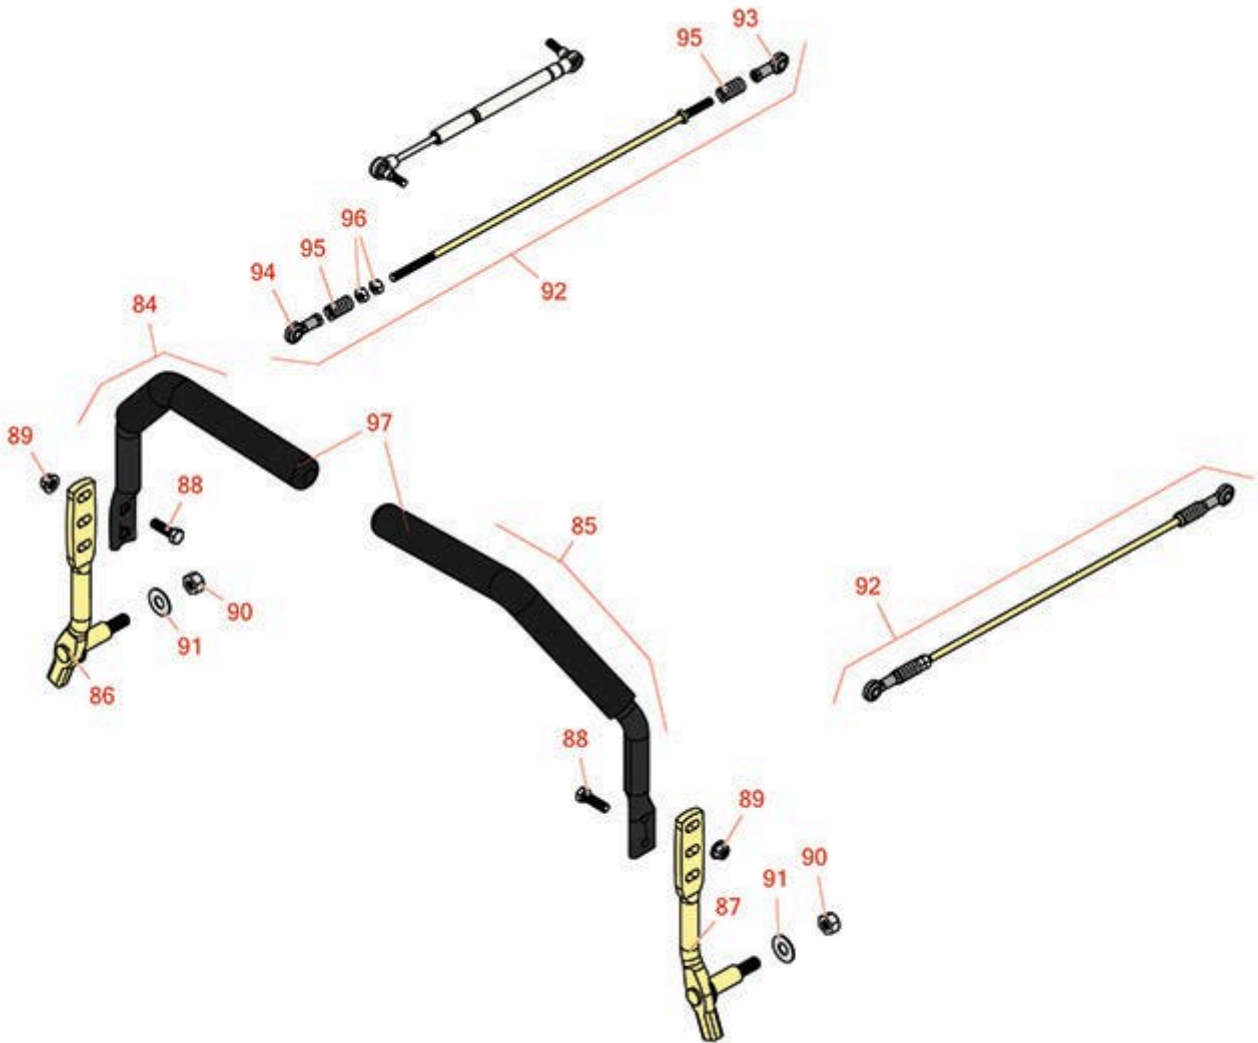

# Replaces Toro Z Master Commercial 3000 Parts

Zero Turn Mower with 48in Deck - Model 74952  
Controls

All original equipment manufacturers names and part numbers are used for identification purposes only, and we are in no way implying that our products are original equipment parts. Prices subject to change without notice.

# Replaces Toro Z Master Commercial 3000 Parts

Zero Turn Mower with 48in Deck - Model 74952  
Controls

Item No	R&R Part No.	OEM Part No.	Description	Qty Req	Order Quantity
84	<b>R109-6589</b>	109-6589	RH Steering Handle Assy	1	
85	<b>R109-6590</b>	109-6590	LH Steering Handle Assy	1	
86	<b>R116-0039</b>	116-0039	Lever - Motion Control - RH	1	
87	<b>R116-0040</b>	116-0040	Lever - Motion Control - LH	1	
88	<b>R400264</b>	01-150-0180, 01-178-0610, 20-48-AD, 20-48-AGD, 32-9160, 3224-3, 323-29, 323-7, 400264, 908035P	Bolt - Hex HD 3/8-16 x 1-1/4	4	
89	<b>R104-8301</b>	104-8301, 104-9301, 109-6658, 133-7570	Locknut - 3/8-16 Nylon Flanged	4	
90	<b>R443818</b>	01-191-0813, 3218-18, 3218-5, 3248-18	Nut - 1/2-13 Hex Jam Zinc	2	
91	<b>R453017</b>	01-166-0050, 01-166-0240, 01-166-0800, 24-13-AD, 24-14-AD, 32-8110, 3256-26, 3256-6, 453017, 69-8980, 87-7270	Washer - Flat 1/2	2	
92	<b>R109-8106</b>	109-8106	Linkage Assy - Front Pump	2	
93	<b>R1-633152</b>	1-633152	Balljoint - LH	2	

# Replaces Toro Z Master Commercial 3000 Parts

*Zero Turn Mower with 48in Deck - Model 74952  
Controls*

Item No	R&R Part No.	OEM Part No.	Description	Qty Req	Order Quantity
94	<b>R1-543017</b>	1-543017	Balljoint - RH	2	
95	<b>R1-323245</b>	1-323245	Spring - Compression	4	
96	<b>R3219-2</b>	01-188-0524, 22-12-BJKD, 3219-2, 915720	Nut - 5/16-24 Zinc	4	
97	<b>R109-5668</b>	109-5668	Grip - Control Lever - Foam	2	