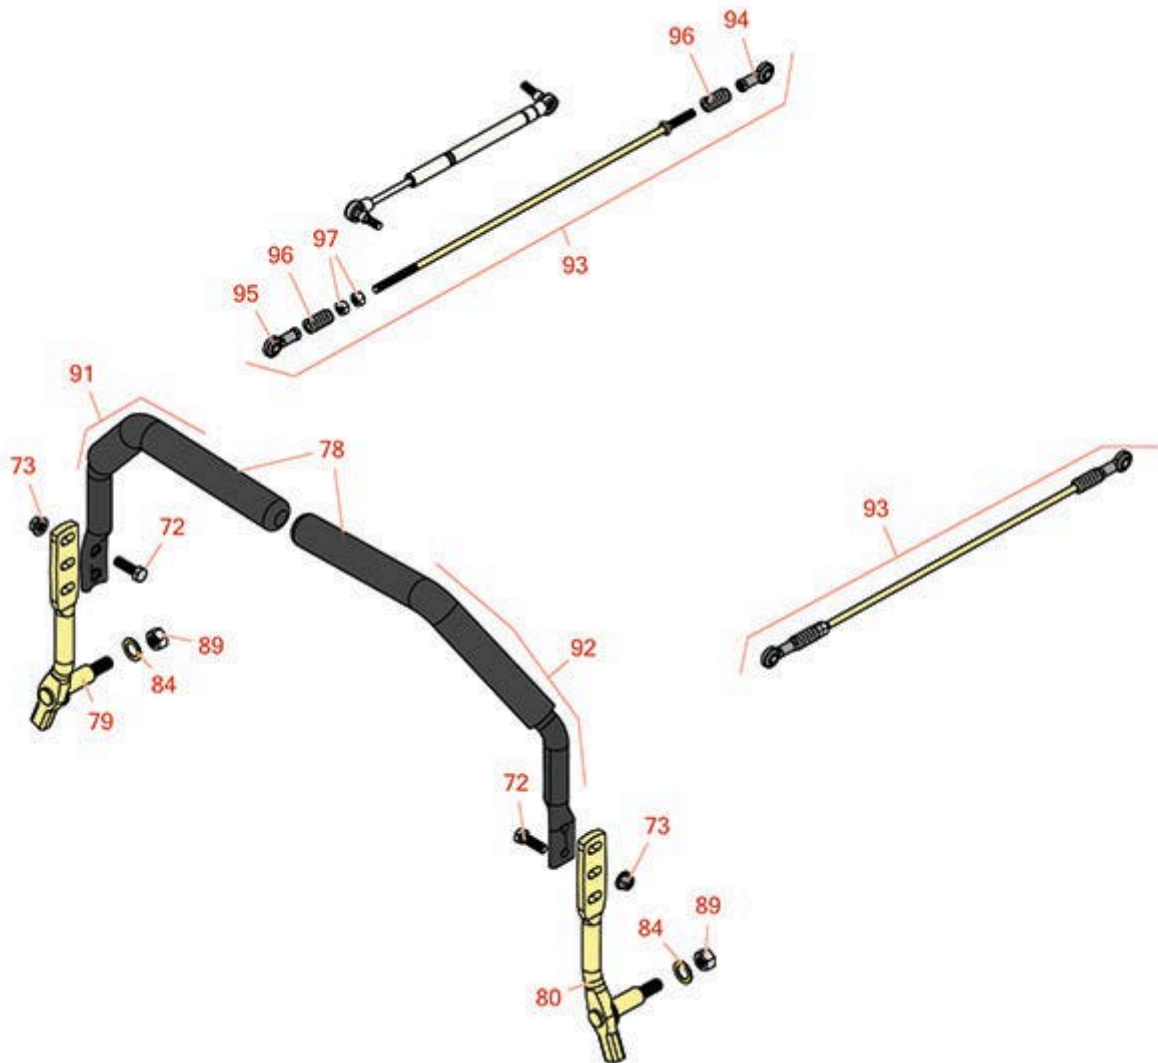

Replaces Toro Z Master Commercial 3000 Parts

Zero Turn Mower with 60in Deck - Model 74950
Controls

All original equipment manufacturers names and part numbers are used for identification purposes only, and we are in no way implying that our products are original equipment parts. Prices subject to change without notice.

Replaces Toro Z Master Commercial 3000 Parts

Zero Turn Mower with 60in Deck - Model 74950
Controls

Item No	R&R Part No.	OEM Part No.	Description	Qty Req	Order Quantity
Other Parts Available					
72	R400264	01-150-0180, 01-178-0610, 20-48-AD, 20-48-AGD, 32-9160, 3224-3, 323-29, 323-7, 400264, 908035P	Bolt - Hex HD 3/8-16 x 1-1/4	4	
73	R104-8301	104-8301, 104-9301, 109-6658, 133-7570	Locknut - 3/8-16 Nylon Flanged	8	
78	R109-5668	109-5668	Grip - Control Lever - Foam	2	
79	R116-0039	116-0039	Lever - Motion Control - RH	1	
80	R116-0040	116-0040	Lever - Motion Control - LH	1	
84	R453017	01-166-0050, 01-166-0240, 01-166-0800, 24-13-AD, 24-14-AD, 32-8110, 3256-26, 3256-6, 453017, 69-8980, 87-7270	Washer - Flat 1/2	2	
89	R443818	01-191-0813, 3218-18, 3218-5, 3248-18	Nut - 1/2-13 Hex Jam Zinc	2	
91	R109-6589	109-6589	RH Steering Handle Assy	1	
92	R109-6590	109-6590	LH Steering Handle Assy	2	

Replaces Toro Z Master Commercial 3000 Parts

*Zero Turn Mower with 60in Deck - Model 74950
Controls*

Item No	R&R Part No.	OEM Part No.	Description	Qty Req	Order Quantity
93	R109-8106	109-8106	Linkage Assy - Front Pump	2	
94	R1-633152	1-633152	Balljoint - LH	2	
95	R1-543017	1-543017	Balljoint - RH	2	
96	R1-323245	1-323245	Spring - Compression	4	
97	R3219-2	01-188-0524, 22-12-BJKD, 3219-2, 915720	Nut - 5/16-24 Zinc	4	