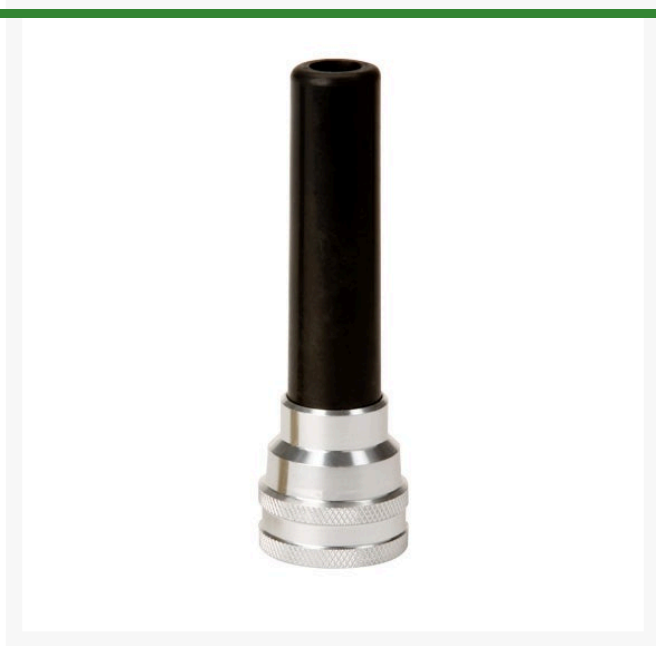

# Kink It Radiator Filler

R5276

## Details

Lightweight and easy to operate. Press side of rubber tube to open valve. Garden hose inlet thread.

- Lightweight
- Easy to operate
- Open valve by pressing side of rubber tube
- Garden hose thread