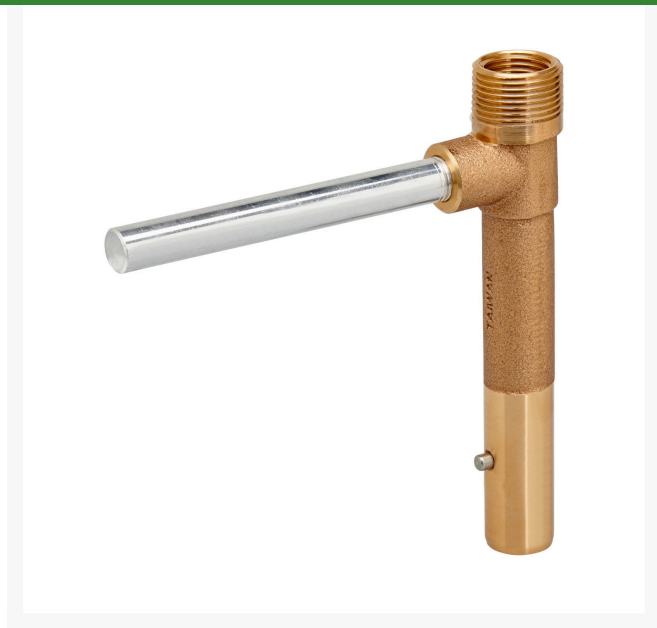

Underhill Quick Coupler Key 3/4in w/ Stainless Steel Lug - 3/4INMPT x -1/2INFPT RGQK-075

Details

Ultra Brass Quick Coupler Keys are heavy duty solid brass with stainless steel. Single Lug key designed to fit Underhill Ultra Brass Quick Coupler QVSSeries 1-Piece Valves and OVD Series 2-Piece Valves. Compatible with popular valve brands such as Buckner QB33K07, Rain Bird 33DK, and Toro 463-01. QKS Series 3/4in MPT x 1/2in FPT Key.Outlet, Single Lug Key

Specifications

Manufacturer	Underhill
Inlet Size	.75 in

Krima Trading AB

Stene 710 Kumla, 692 93

+46 19 57 35 20

<https://krima.rrproducts.com/>