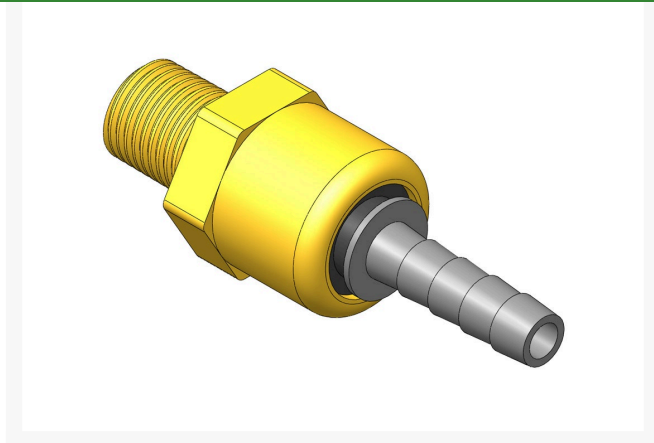

## Swivel - Ball 1/4 x 1/4 R5110

### Details

Solid brass hose barb fittings for use in connecting all components of an air line system. Select fitting to match hose inside diameter. NPT pipe thread.

- Solid brass for dependable, long life
- Choose fittings to match hose ID
- NPT pipe thread