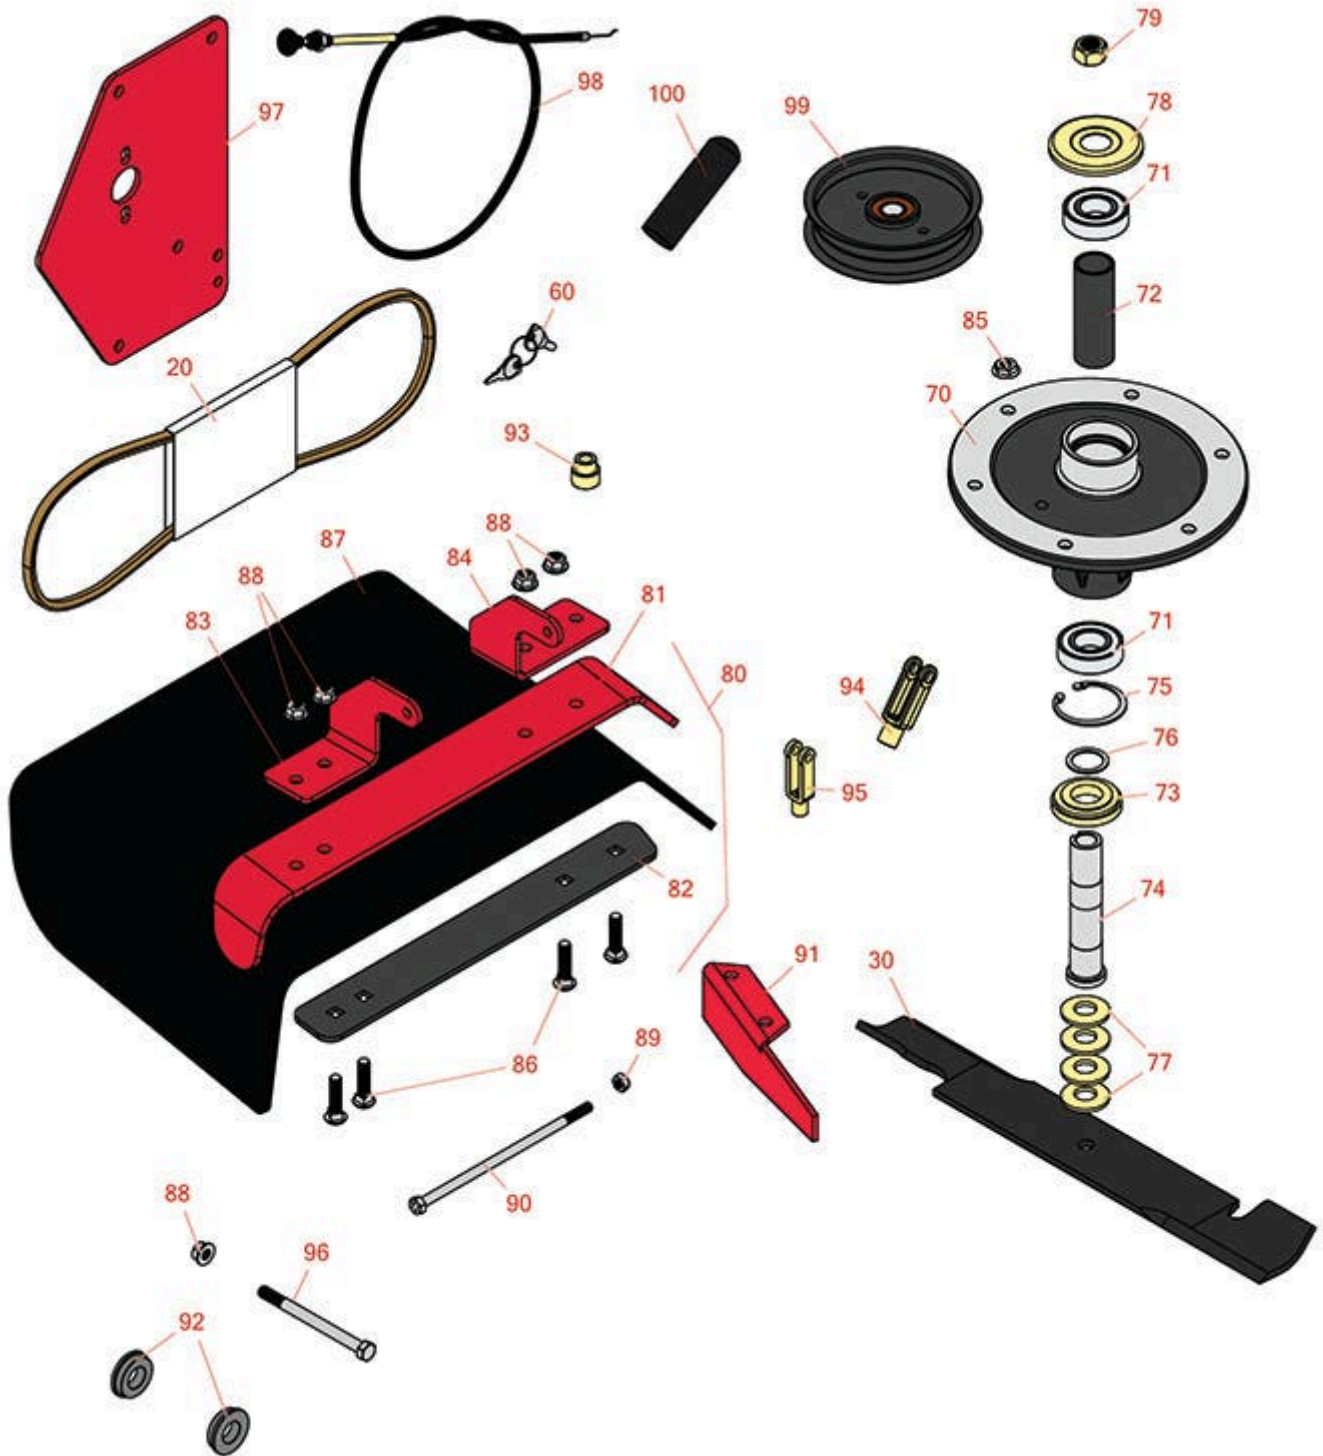

Replaces Toro Commercial Walk Behind Parts

Walk-Behind Mower with 52in Fixed Deck - Models 30989
52in Deck Parts

All original equipment manufacturers names and part numbers are used for identification purposes only, and we are in no way implying that our products are original equipment parts. Prices subject to change without notice.

Replaces Toro Commercial Walk Behind Parts

Walk-Behind Mower with 52in Fixed Deck - Models 30989
52in Deck Parts

Item No	R&R Part No.	OEM Part No.	Description	Qty Req	Order Quantity
Belts					
20	R106-2740	106-2740	Belt - V	1	
Blades					
30	R105-7781-03	105-7781-03	Mower Blade - 18 in High-Flow	3	
30	RRB3065-1802	105-7781-03, 1056-7781-03	Mower Blade - High-Lift 18 x 2.5in x 5/8 Mt Hole	3	
Gauges and Controls					
60	R343060	218-412, 32-8380, 33-2010, 62-7770, 63-8360, 94-2618	Ignition - Key Set/2	1	
Other Parts Available					
70	R108-6694	108-6694	Housing - Spindle	3	
71	R119-7857	110-2118, 119-7857	Bearing Ball	6	
72	R110-2116	110-2116	Spacer-Bearing	3	
73	R103-2535	103-2535	Spacer-Guard, Bottom	3	
74	R1-323529	1-323529	Tube - Spindle - Short	3	
75	RC-10025	32120-8	Ring - Retaining	3	
76	R110-4888	110-4888	Washer - Spacer	3	
77	R1-513208	1-513208	Washer - Spring	8	
78	R103-1330	103-1330	Guard - Bearing - Top	3	
79	R3219-6	3219-6	Nut - 5/8-18 Gr 8 Hex	3	