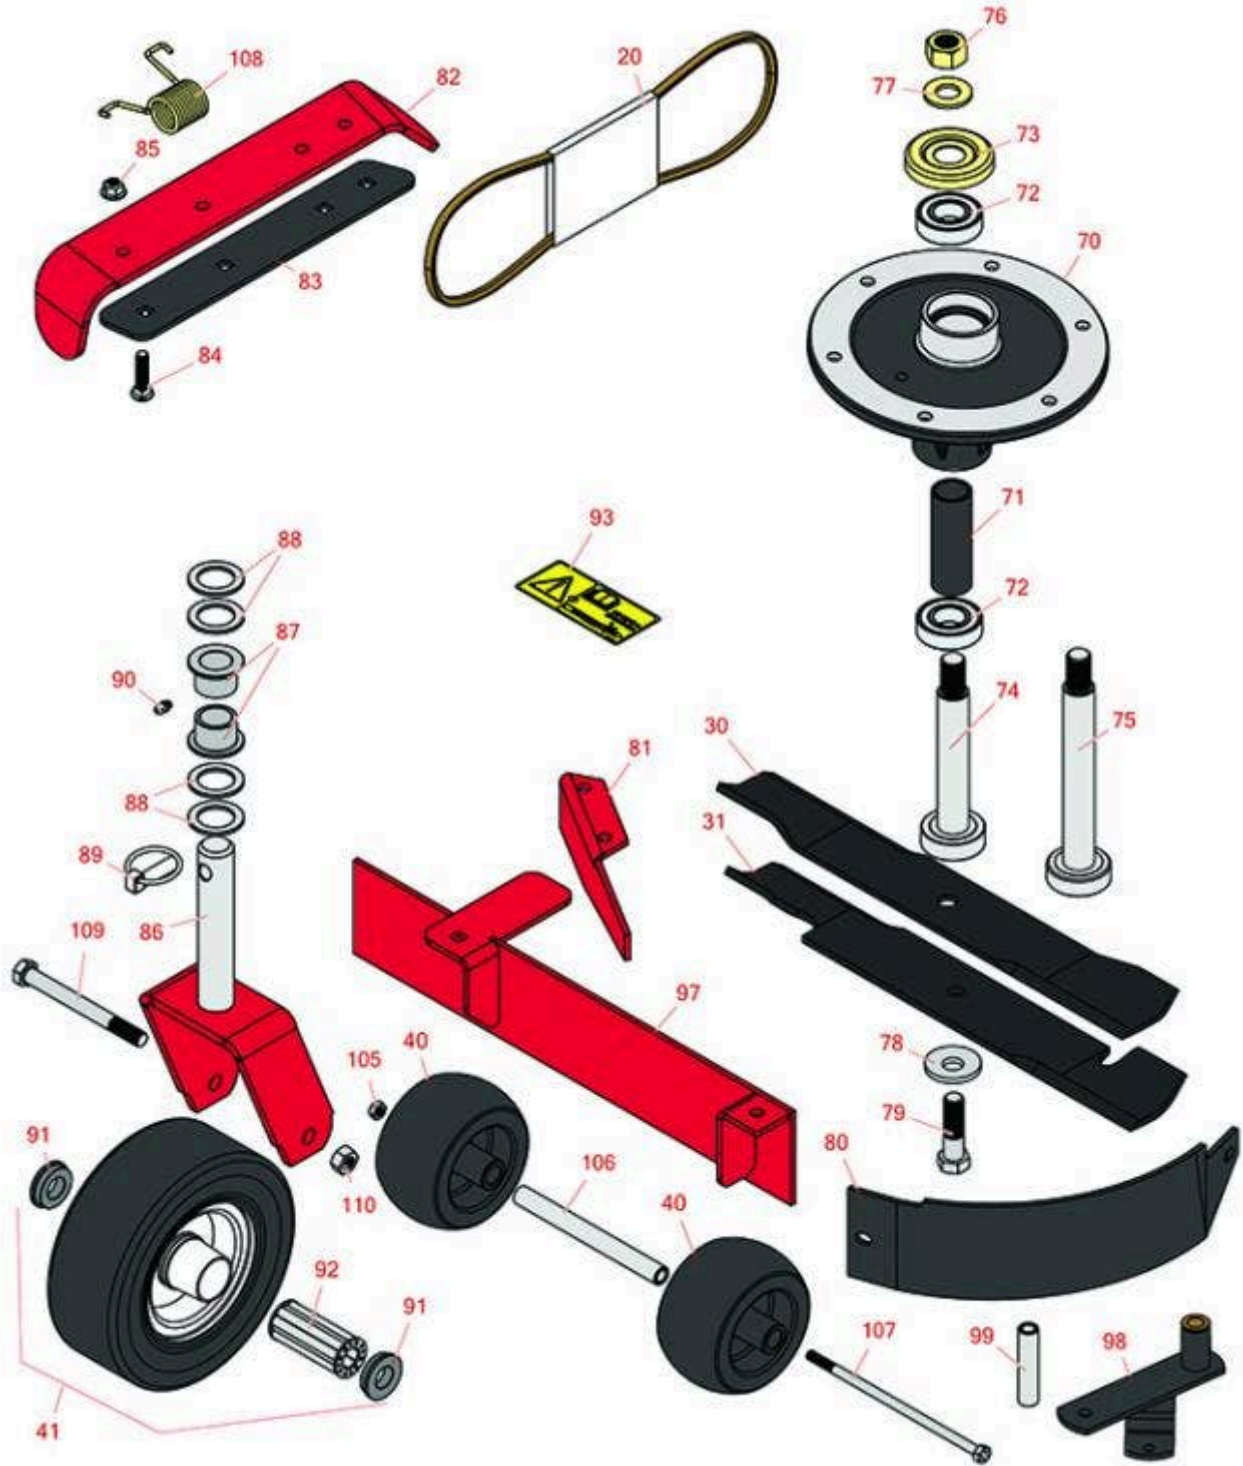

Replaces Toro Commercial Walk Behind Parts

Walk-Behind Mower with 91cm Deck - Models 30031,
30032, 30070, 30071
91in Deck Parts

All original equipment manufacturers names and part numbers are used for identification purposes only, and we are in no way implying that our products are original equipment parts. Prices subject to change without notice.

Replaces Toro Commercial Walk Behind Parts

Walk-Behind Mower with 91cm Deck - Models 30031, 30032, 30070, 30071
91in Deck Parts

Item No	R&R Part No.	OEM Part No.	Description	Qty Req	Order Quantity
Belts					
20	R110-5049	110-5049	Belt- V - Pump Drive	1	
<i>Tech Note: Fits Models 30032 / 30071 Only:</i>					
20	R105-0886	105-0886	Belt - Drive - Pto	1	
20	R105-5668	105-5668	Belt - V - Transmission	1	
<i>Tech Note: Fits Models 30032 / 30071 Only:</i>					
20	R110-6953	110-6953	Belt- V	1	
20	R110-5004	110-5004	Belt - V Banded - Wheel Drive	2	
<i>Tech Note: Fits Models 30032 / 30071 Only:</i>					
Blades					
30	R105-7779-03	105-7779-03	Mower Blade - 18 in Recycler	2	
30	RRB3065-1802	105-7781-03, 1056-7781-03	Mower Blade - High-Lift 18 x 2.5in x 5/8 Mt Hole	2	
31	R105-7781-03	105-7781-03	Mower Blade - 18 in High-Flow	2	
Tires					
40	R68-2730	1-603299, 68-2730	Wheel - Anti Scalp	2	
41	R110-5024	110-5024	Wheel and Tire Assy - 9 x 3.50-4 Foam Filled	2	
Other Parts Available					
70	R108-6696	108-6696	Housing-Spindle	2	
71	R110-0727	110-0727	Spacer- Bearing	2	
72	R116-0720	116-0720	Bearing - Ball - Special Triple Seal	4	