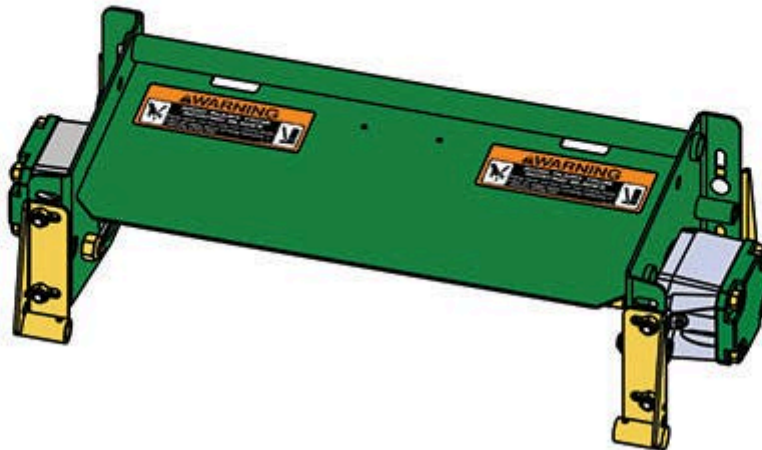

Replaces John Deere 3235 Reel Mower

Parts

Heavy Verticut Unit

Complete Verti-Cut Unit

All original equipment manufacturers names and part numbers are used for identification purposes only, and we are in no way implying that our products are original equipment parts. Prices subject to change without notice.

Replaces John Deere 3235 Reel Mower

Parts

Heavy Verticut Unit

Complete Verti-Cut Unit

Item No	R&R Part No.	OEM Part No.	Description	Qty Req	Order Quantity
---------	--------------	--------------	-------------	---------	----------------