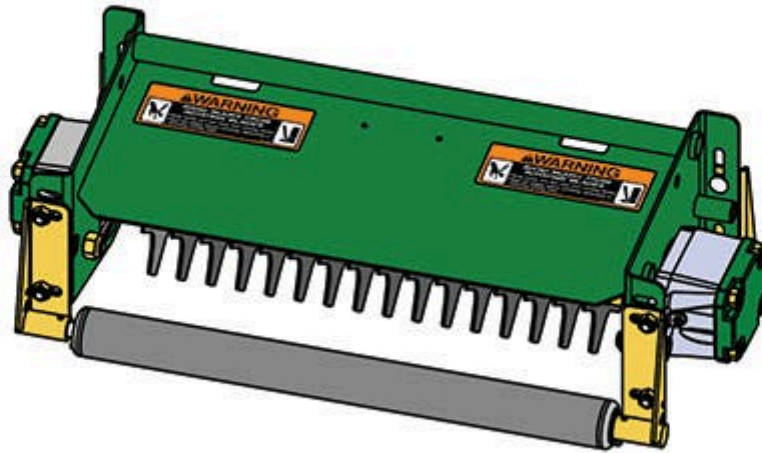

Replaces John Deere 3235 Reel Mower

Parts

Heavy Verticut Unit

Complete Verti-Cut Unit

All original equipment manufacturers names and part numbers are used for identification purposes only, and we are in no way implying that our products are original equipment parts. Prices subject to change without notice.

Replaces John Deere 3235 Reel Mower

Parts

Heavy Verticut Unit

Complete Verti-Cut Unit

Item No	R&R Part No.	OEM Part No.	Description	Qty Req	Order Quantity
---------	--------------	--------------	-------------	---------	----------------

Complete Verti-Cut Unit

1	RBM17946	BM17946	Complete Standard Verti-Cut Unit	5	
---	-----------------	---------	----------------------------------	---	--

Tech Note: R&R Verti-Cut Units Complete with RMT6987 Verti-Cut Blades & RAET10111 Front & Rear Solid Rollers.: