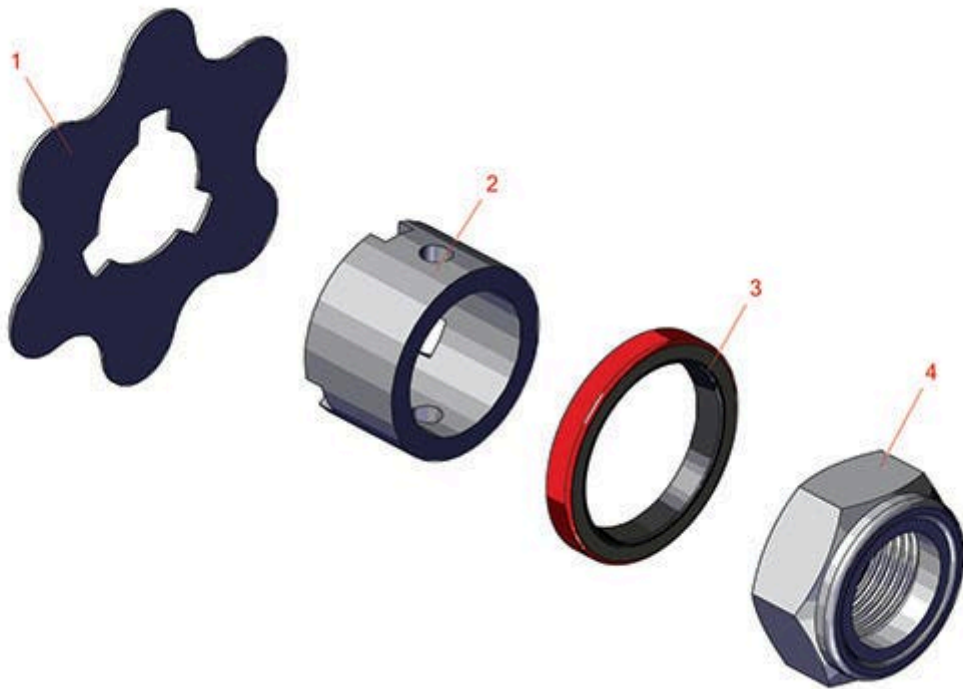

# Replaces John Deere 3235 Reel Mower

## Parts

*Heavy Cutting Unit  
Fairway Tender*

All original equipment manufacturers names and part numbers are used for identification purposes only, and we are in no way implying that our products are original equipment parts. Prices subject to change without notice.

# Replaces John Deere 3235 Reel Mower Parts

*Heavy Cutting Unit  
Fairway Tender*

Item No	R&R Part No.	OEM Part No.	Description	Qty Req	Order Quantity
1	<b>RMT2624</b>	MT2624	Knife - Greens Conditioner	38	
2	<b>RET14917</b>	ET14917	Spacer	1	
3	<b>RMT1115</b>	MT1115	Seal - Reel	1	
4	<b>RN198341</b>	N198341	Nut - Nyloc 7/8-14	1	