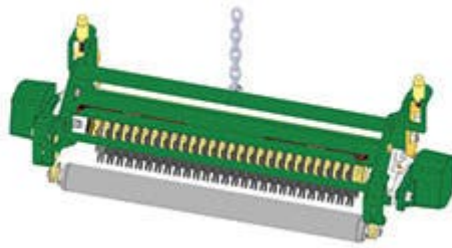

Replaces John Deere 3215B Reel Mower

Parts

Medium Verti-Cut Unit

Complete Verti-Cut Unit

All original equipment manufacturers names and part numbers are used for identification purposes only, and we are in no way implying that our products are original equipment parts. Prices subject to change without notice.

Replaces John Deere 3215B Reel Mower Parts

*Medium Verti-Cut Unit
Complete Verti-Cut Unit*

Item No	R&R Part No.	OEM Part No.	Description	Qty Req	Order Quantity
---------	--------------	--------------	-------------	---------	----------------

Complete Verti-Cut Unit

1	R130125	BM19916	Complete Standard Verti-Cut Unit	3	
---	----------------	---------	----------------------------------	---	--

Tech Note: R&R Verti-Cut Units Complete with RAMT2703 Verti-Cut Blades, RAET10111 Solid Front Roller & RAMT1060 Solid Rear Roller: