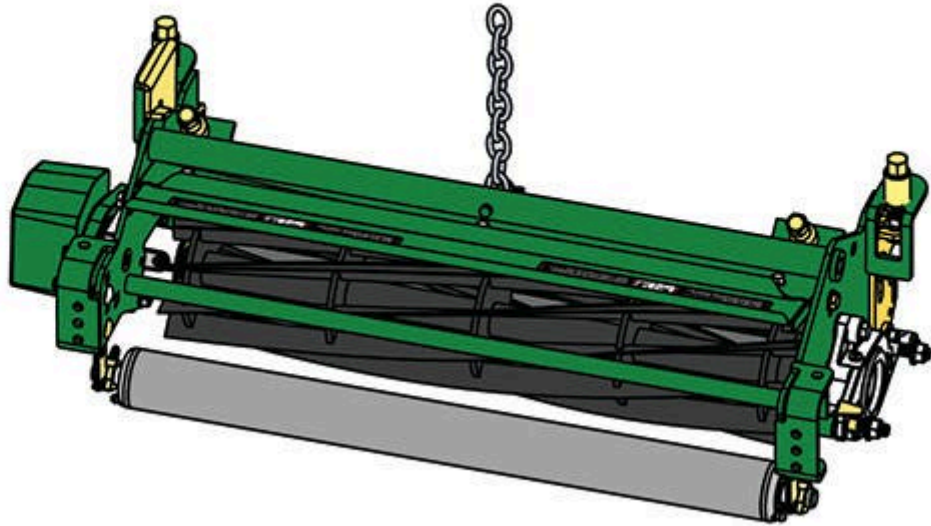

Replaces John Deere 3215B Reel Mower

Parts

Medium Cutting Unit

Complete Cutting Unit

All original equipment manufacturers names and part numbers are used for identification purposes only, and we are in no way implying that our products are original equipment parts. Prices subject to change without notice.

Replaces John Deere 3215B Reel Mower

Parts

Medium Cutting Unit
Complete Cutting Unit

Item No	R&R Part No.	OEM Part No.	Description	Qty Req	Order Quantity
---------	--------------	--------------	-------------	---------	----------------