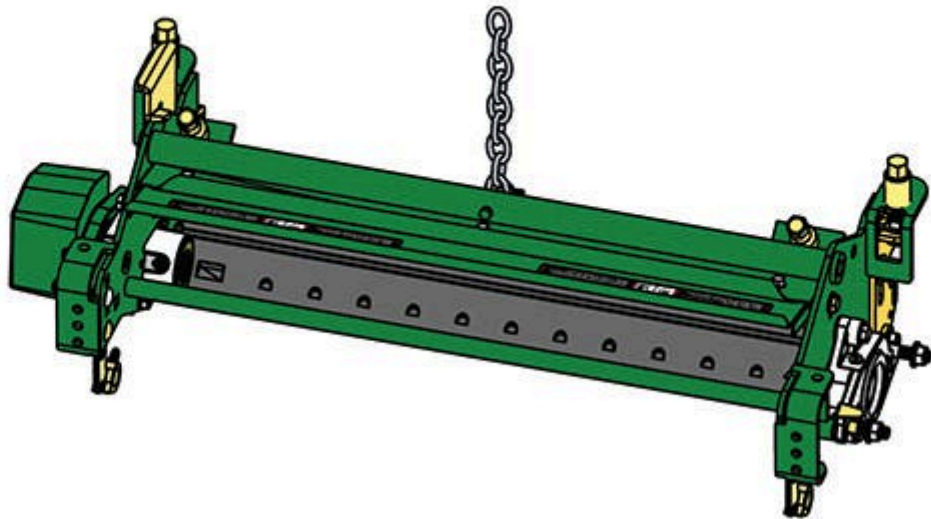

Replaces John Deere 3215B Reel Mower

Parts

Medium Cutting Unit

Complete Cutting Unit

All original equipment manufacturers names and part numbers are used for identification purposes only, and we are in no way implying that our products are original equipment parts. Prices subject to change without notice.

Replaces John Deere 3215B Reel Mower

Parts

Medium Cutting Unit
Complete Cutting Unit

Item No	R&R Part No.	OEM Part No.	Description	Qty Req	Order Quantity
---------	--------------	--------------	-------------	---------	----------------