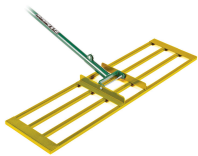

Level Rake w/Handle - 36 in

R2160P

Details

Lightweight and slightly flexible, the 40in Level Rake follows minor ground contours without scarring. Designed for spreading and grading fine turf areas, the inner bars distribute top dressing material while the rear channel of the frame levels, providing a super-flat surface. This back and forth motion aids in the removal of stones and surface undulations. Ideal for ongoing general work.

Specifications

Manufacturer	R&R Products
--------------	--------------

Replacement Parts

R09030	Nut - Wing 1/4
R2166	Bracket - Handle
R2167	Bolt - Carriage 1/4-20 x 1
R2168	Bolt - 1/4-20 x 6 GR5
R301504	Locknut - ESNA 1/4-20
RP7442	Handle with Grips - Fiberglass 72"
R2160	Level Rake Head Only - 36 in