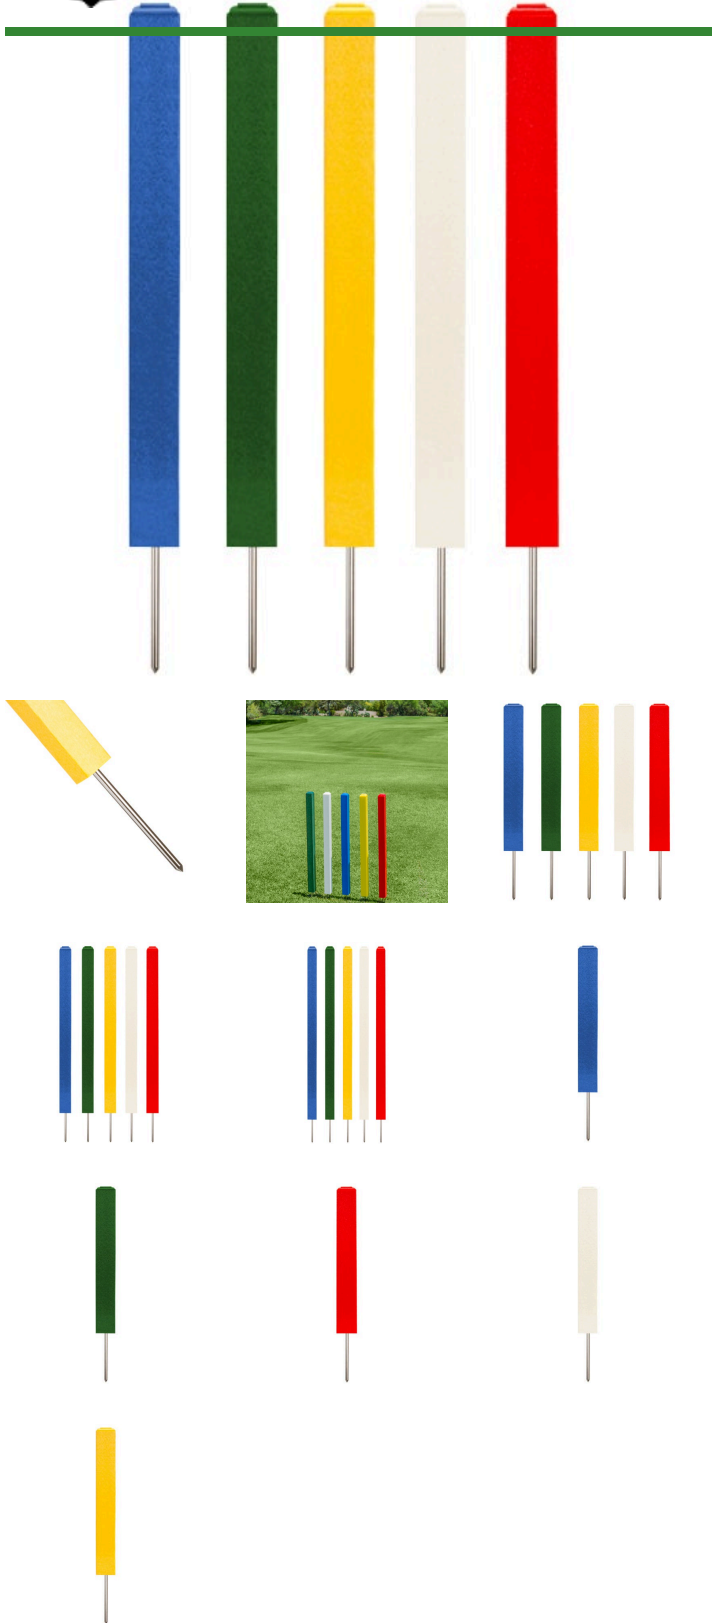

# OB/Hazard Stake with Spike Mount 2 x 2 in RP02

- Recycled plastic lumber
- Waterproof
- Soil and chemical resistant
- Spike base

### Options

Length 24 in  
32 in  
12 in  
18 in

Color Blue  
Yellow  
White  
Red  
Green

### Replacement Parts

RP10016 Steel Stake - 3/8 x 8

**Krima Trading AB**

Stene 710 Kumla, 692 93

+46 19 57 35 20

<https://krima.rrproducts.com/>